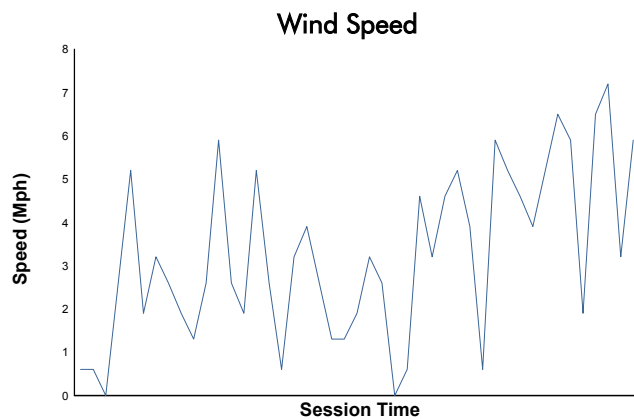

Idemitsu Mazda MX-5 Cup Presented By BFGoodrich Tires

Race 1 Weather Report

Track Status: **DRY**