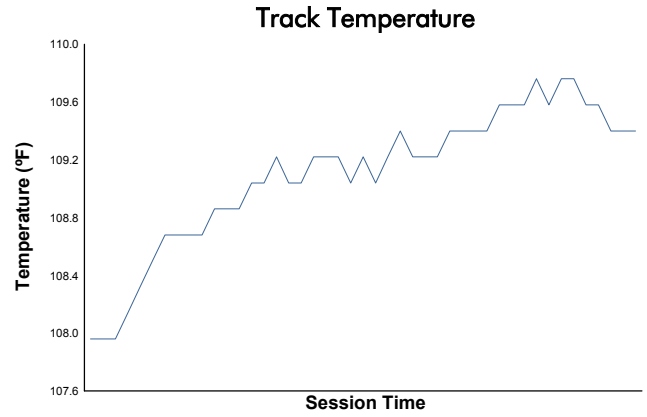

Idemitsu Mazda MX-5 Cup Presented By BFGoodrich Tires

Race 1 Weather Report

Track Status: **DRY**