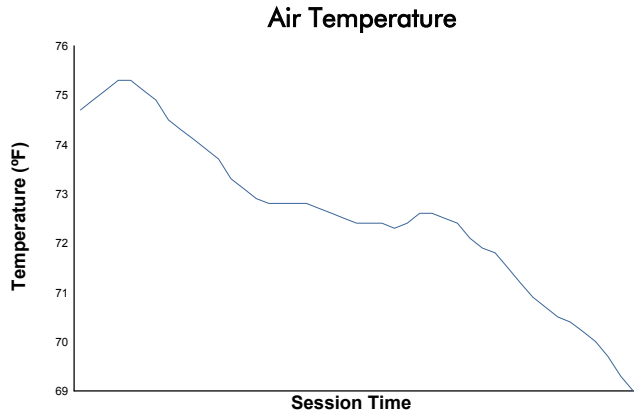

Idemitsu Mazda MX-5 Cup Presented By BFGoodrich Tires

Race 1 Weather Report

Track Status: **DRY**