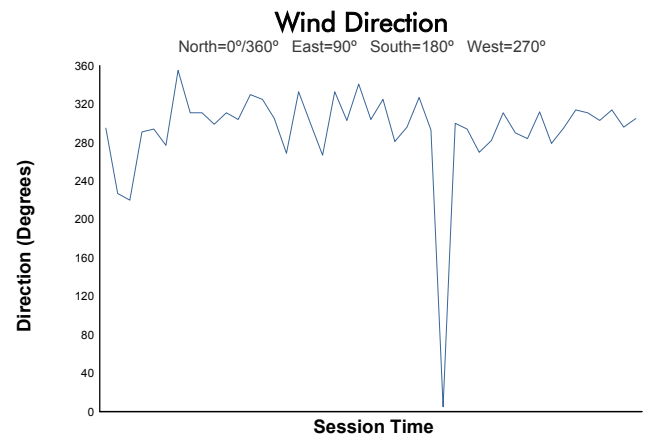

Idemitsu Mazda MX-5 Cup Presented By BFGoodrich Tires

Race 1 Weather Report

Track Status: **DRY**