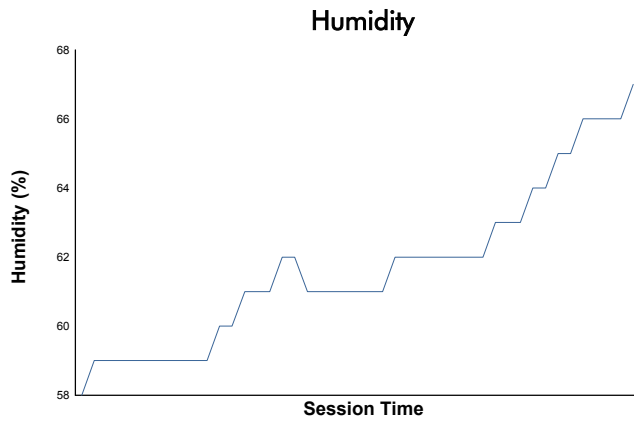

Idemitsu Mazda MX-5 Cup Presented By BFGoodrich Tires

Race 1 Weather Report

Track Status: **DRY**