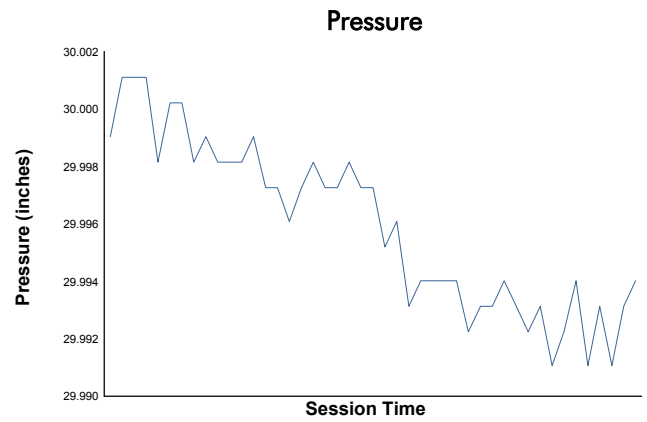

Idemitsu Mazda MX-5 Cup Presented By BFGoodrich Tires

Race 1 Weather Report

Track Status: **DRY**