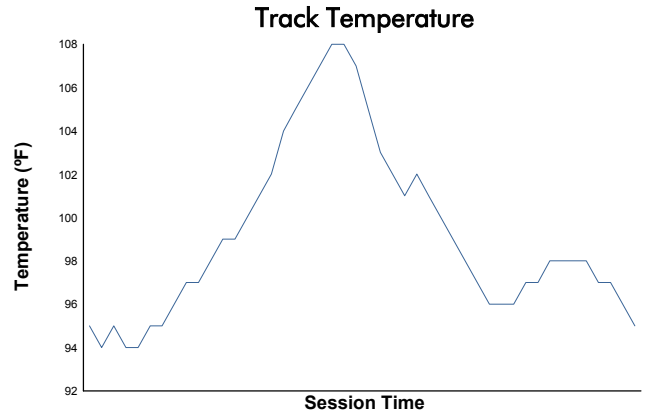

Idemitsu Mazda MX-5 Cup Presented By BFGoodrich Tires

Race 1 Weather Report

Track Status: **DRY**