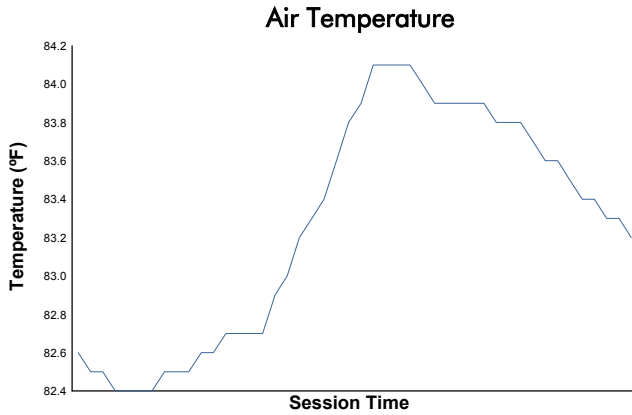

Idemitsu Mazda MX-5 Cup Presented By BFGoodrich Tires

Race 1 Weather Report

Track Status: **DRY**