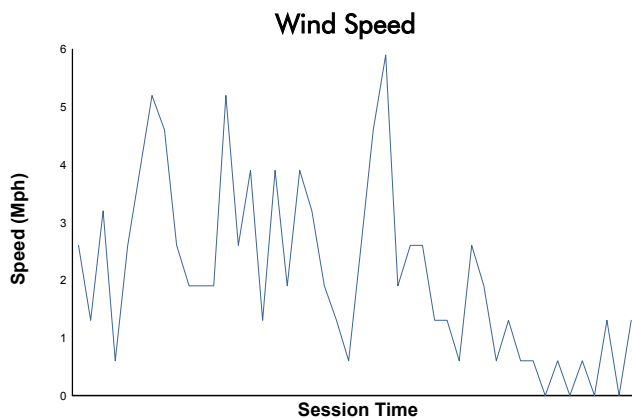

Idemitsu Mazda MX-5 Cup Presented By BFGoodrich Tires

Race 1 Weather Report

Track Status: **DRY**