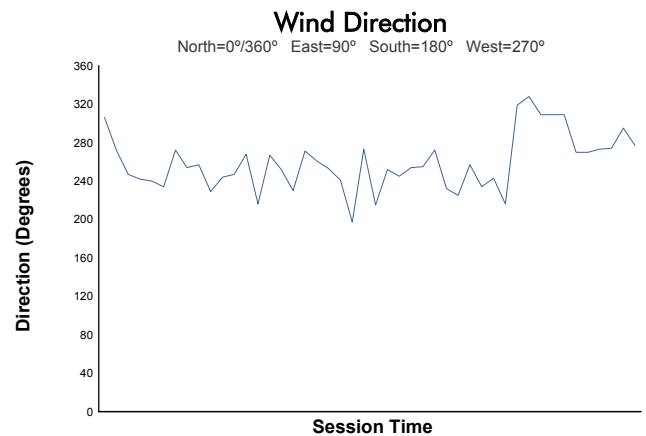

Idemitsu Mazda MX-5 Cup Presented By BFGoodrich Tires

Race 1 Weather Report

Track Status: **DRY**