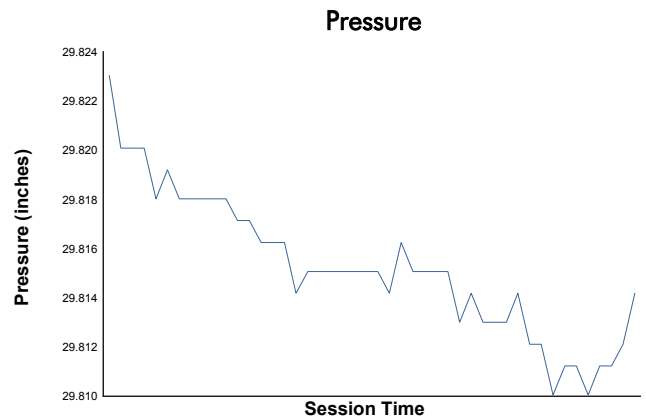

Idemitsu Mazda MX-5 Cup Presented By BFGoodrich Tires

Race 1 Weather Report

Track Status: **DRY**