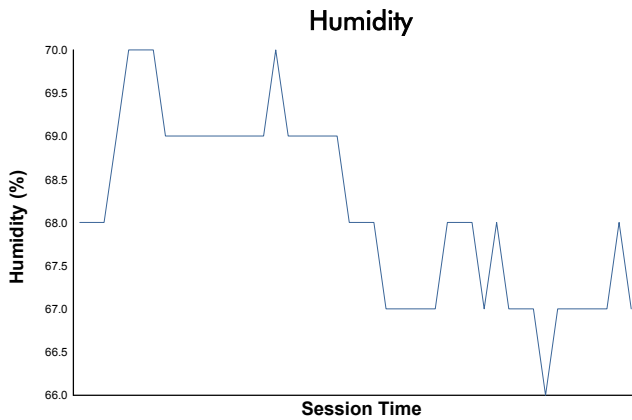

Idemitsu Mazda MX-5 Cup Presented By BFGoodrich Tires

Race 1 Weather Report

Track Status: **DRY**