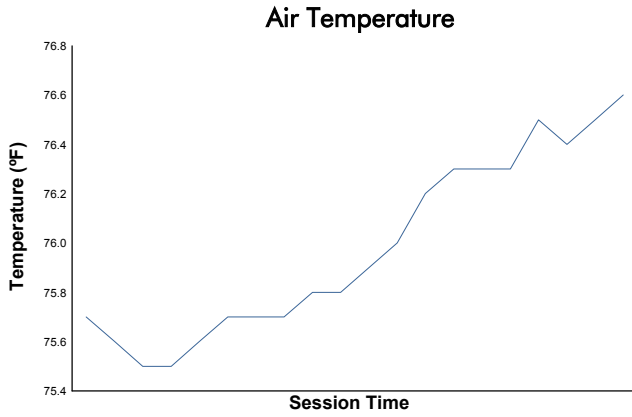

Idemitsu Mazda MX-5 Cup Presented By BFGoodrich Tires

Qualifying Weather Report

Track Status: **DRY**