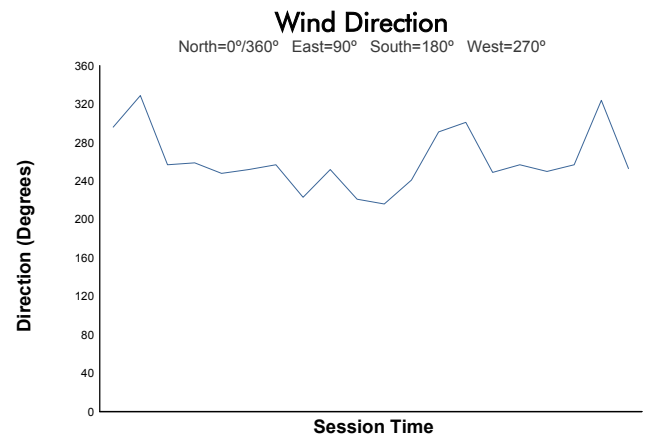

Idemitsu Mazda MX-5 Cup Presented By BFGoodrich Tires

Qualifying Weather Report

Track Status: **DRY**