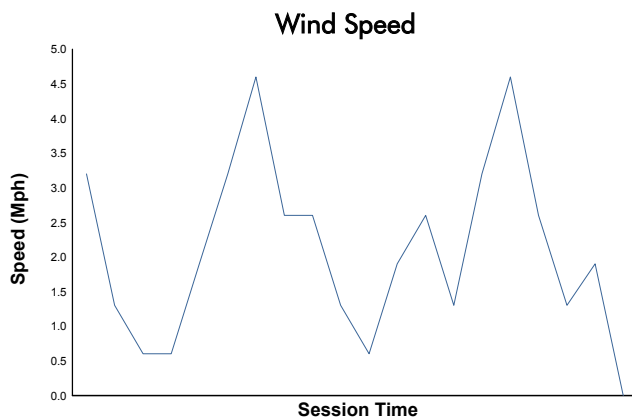

Idemitsu Mazda MX-5 Cup Presented By BFGoodrich Tires

Qualifying Weather Report

Track Status: **DRY**