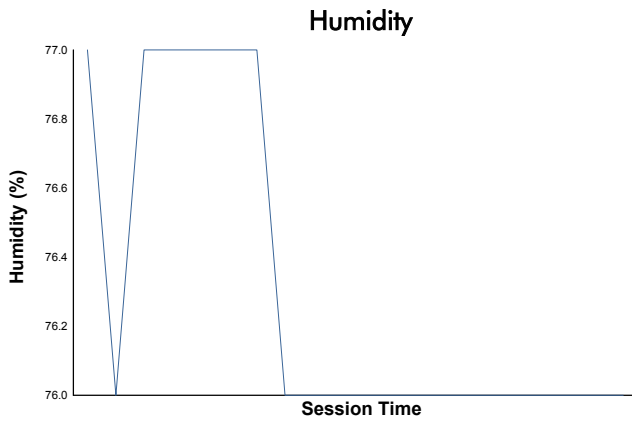

Idemitsu Mazda MX-5 Cup Presented By BFGoodrich Tires

Qualifying Weather Report

Track Status: **DRY**