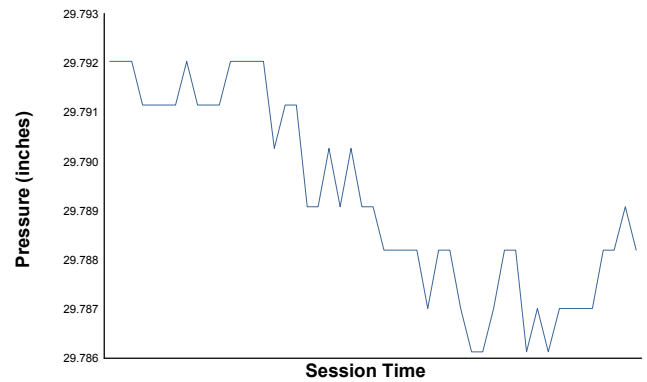

IMSA SportsCar Weekend

Road America / 4.048 miles
August 6 - 8, 2021 / Elkhart Lake, Wisconsin

LAMBORGHINI SUPER TROFEO

Race 2 Weather Report

Air Temperature

Track Temperature

Humidity

Pressure

Wind Speed

Wind Direction

North=0°/360° East=90° South=180° West=270°

Track Status:

DRY