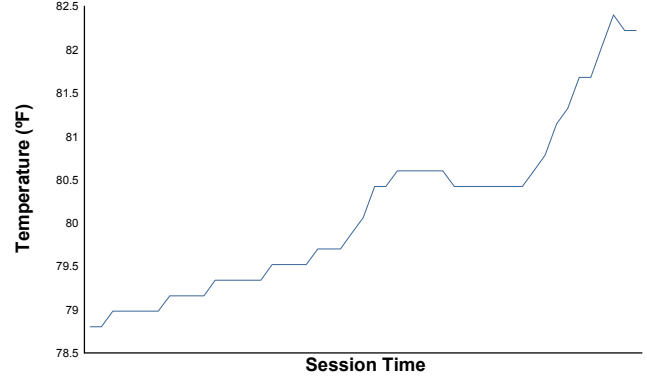

IMSA SportsCar Weekend

Road America / 4.048 miles
August 6 - 8, 2021 / Elkhart Lake, Wisconsin

LAMBORGHINI SUPER TROFEO

Race 2 Weather Report

Air Temperature

Track Temperature

Humidity

Pressure

Wind Speed

Wind Direction

North=0°/360° East=90° South=180° West=270°

Track Status:

DRY