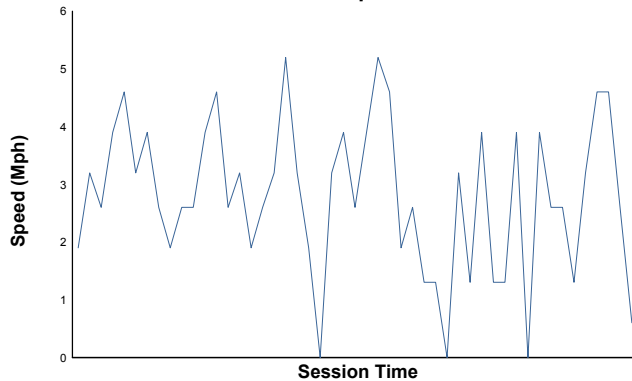

IMSA SportsCar Weekend

Road America / 4.048 miles
August 6 - 8, 2021 / Elkhart Lake, Wisconsin

LAMBORGHINI SUPER TROFEO

Race 2 Weather Report

Air Temperature

Track Temperature

Humidity

Pressure

Wind Speed

Wind Direction

North=0°/360° East=90° South=180° West=270°

Track Status:

DRY