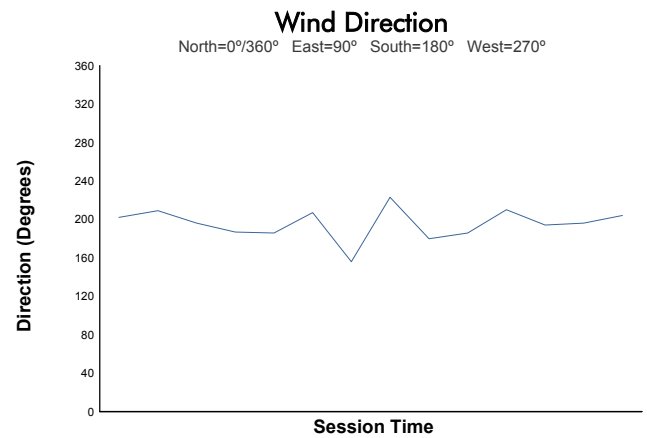

Sahlen's Six Hours of the Glen

Watkins Glen International / 3.4 miles
June 24 - 27, 2021 / Watkins Glen, New York

LAMBORGHINI SUPER TROFEO

Qualifying 1 Weather Report

Track Status: **DRY**