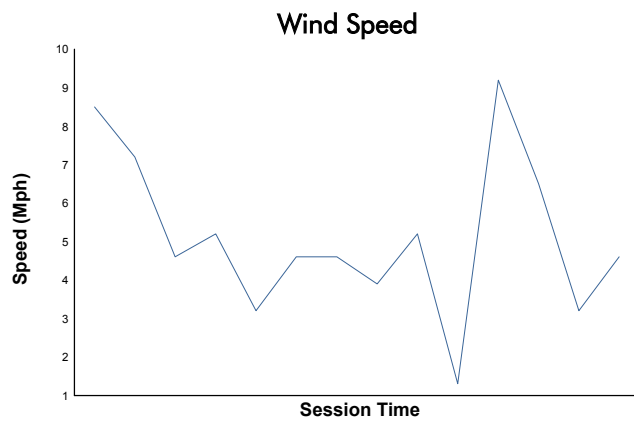

Sahlen's Six Hours of the Glen

Watkins Glen International / 3.4 miles
June 24 - 27, 2021 / Watkins Glen, New York

LAMBORGHINI SUPER TROFEO

Qualifying 1 Weather Report

Track Status: **DRY**