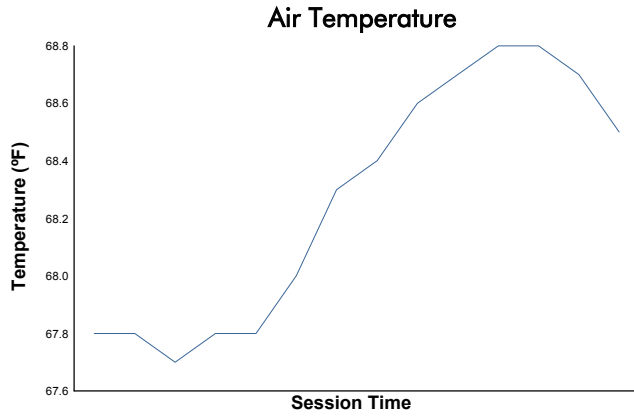

Sahlen's Six Hours of the Glen

Watkins Glen International / 3.4 miles
June 24 - 27, 2021 / Watkins Glen, New York

LAMBORGHINI SUPER TROFEO

Qualifying 1 Weather Report

Track Status: **DRY**