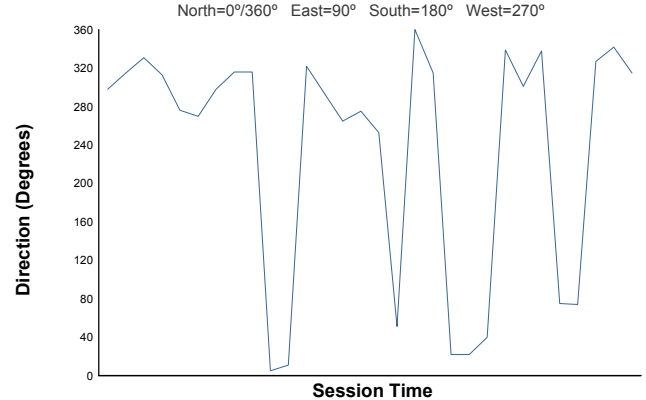

**Idemitsu Mazda MX-5 Cup Presented By BFGoodrich Tires**

**Practice 1 Weather Report**

**Air Temperature**

**Track Temperature**

**Humidity**

**Pressure**

**Wind Speed**

**Wind Direction**

Track Status:

**DRY**