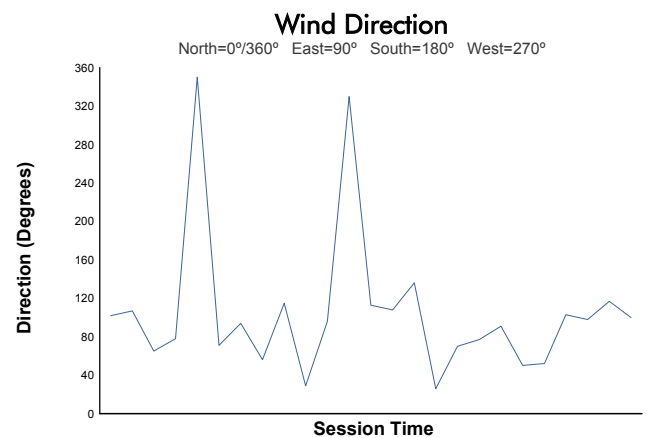

Mazda MX-5 Cup Presented By BFGoodrich

Practice 1 Weather Report

Track Status: **DRY**