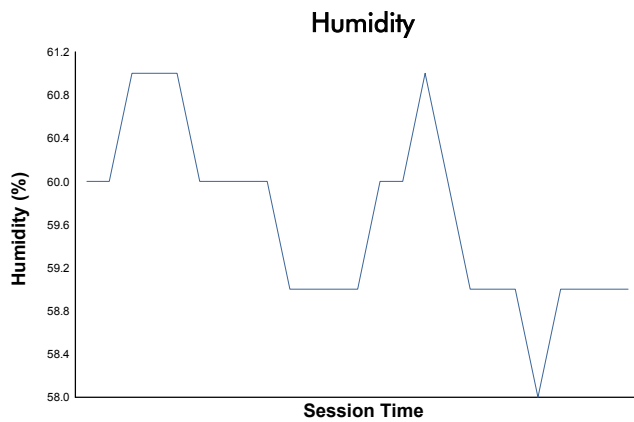

Mazda MX-5 Cup Presented By BFGoodrich

Practice 1 Weather Report

Track Status: **DRY**