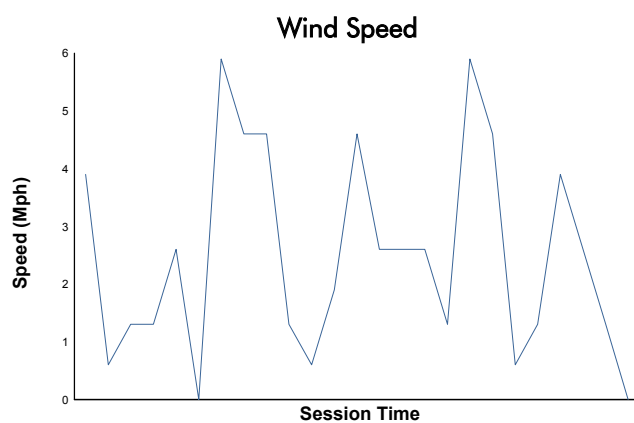

Mazda MX-5 Cup Presented By BFGoodrich

Practice 1 Weather Report

Track Status: **DRY**