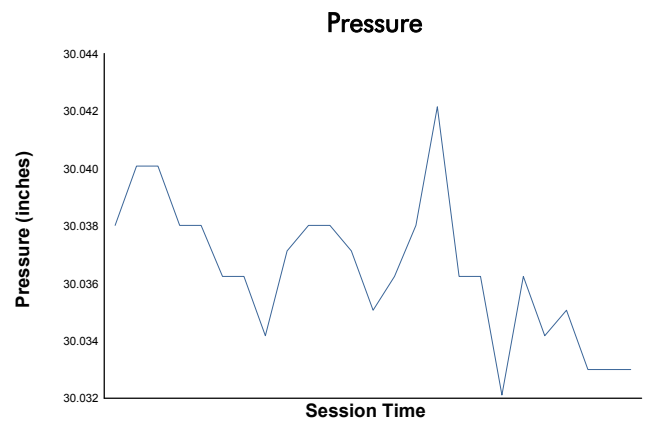

Mazda MX-5 Cup Presented By BFGoodrich

Practice 1 Weather Report

Track Status: **DRY**