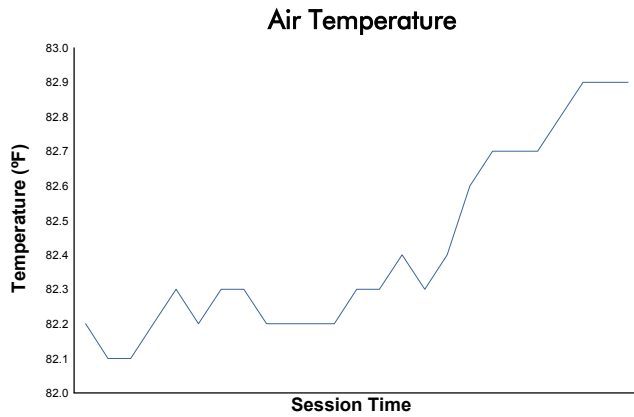

Mazda MX-5 Cup Presented By BFGoodrich

Practice 1 Weather Report

Track Status: **DRY**