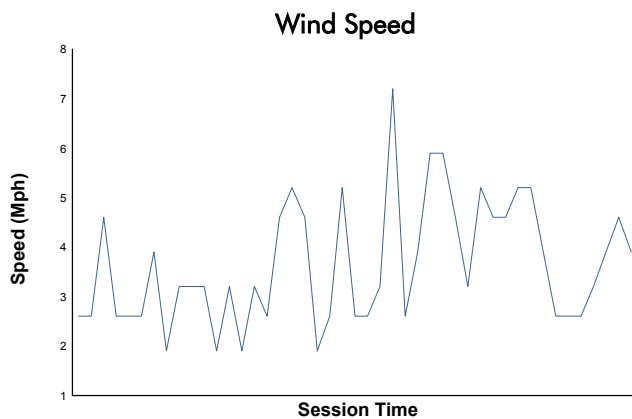

Porsche Carrera Cup North America

Race 2 Weather Report

Track Status: **DRY**