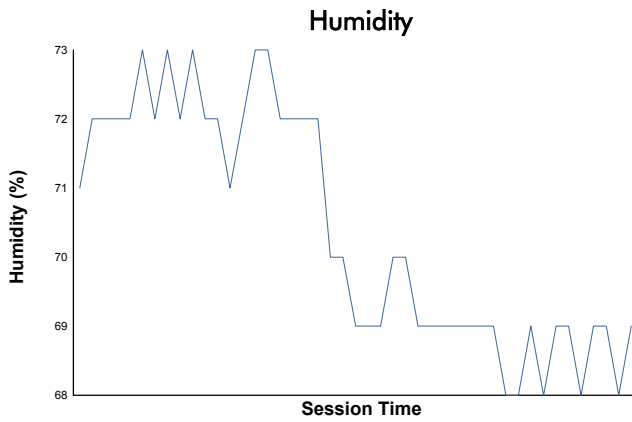

Porsche Carrera Cup North America

Race 2 Weather Report

Track Status: **DRY**