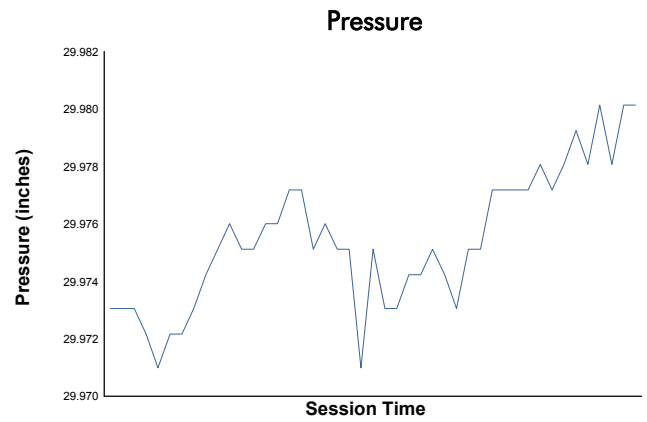

Porsche Carrera Cup North America

Race 2 Weather Report

Track Status: **DRY**