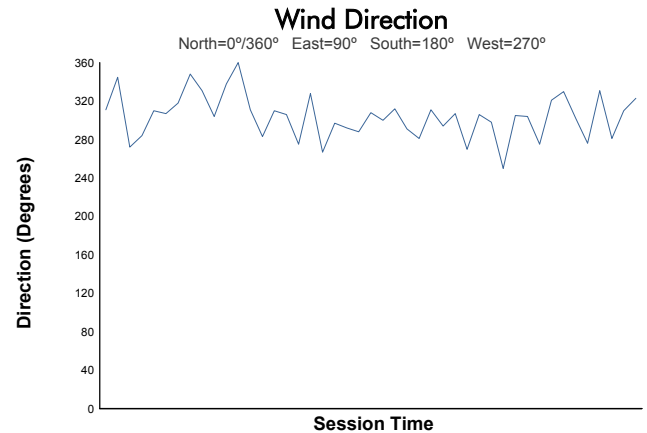

Porsche Carrera Cup North America

Race 2 Weather Report

Track Status: **DRY**