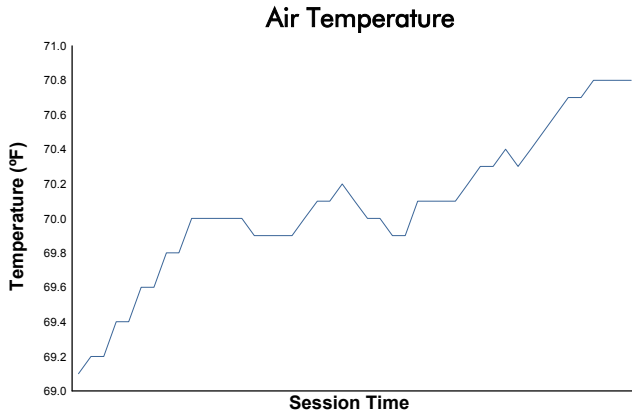

Porsche Carrera Cup North America

Race 2 Weather Report

Track Status: **DRY**