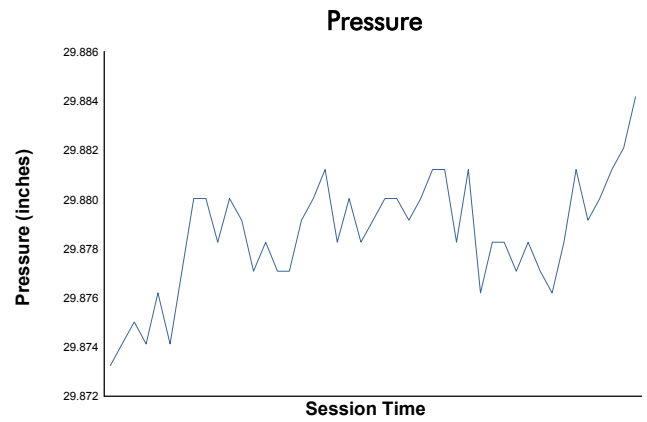

Porsche Carrera Cup North America

Race 1 Weather Report

Track Status: **DRY**