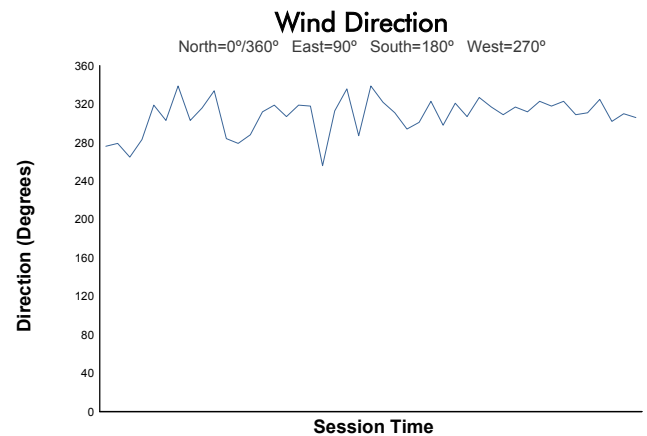

Porsche Carrera Cup North America

Race 1 Weather Report

Track Status: **DRY**