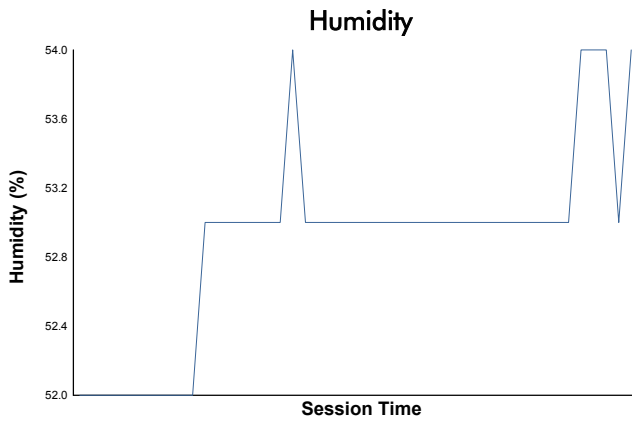

Porsche Carrera Cup North America

Race 1 Weather Report

Track Status: **DRY**