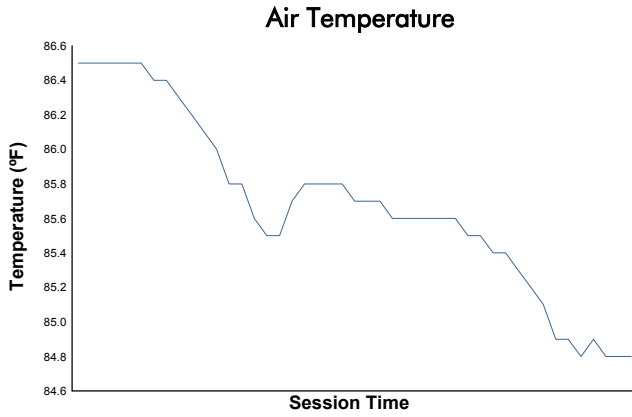

Porsche Carrera Cup North America

Race 1 Weather Report

Track Status: **DRY**