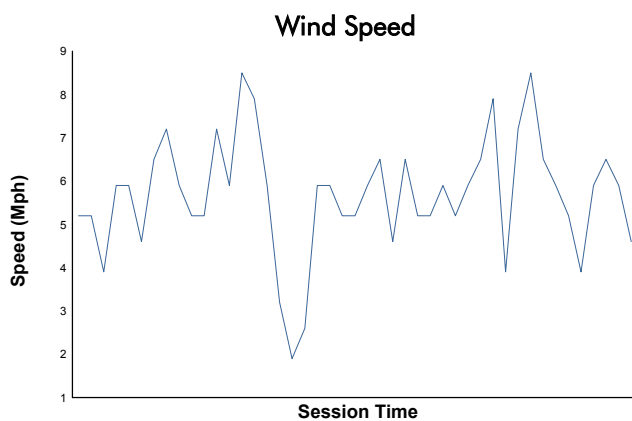

Porsche Carrera Cup North America

Race 1 Weather Report

Track Status: **DRY**