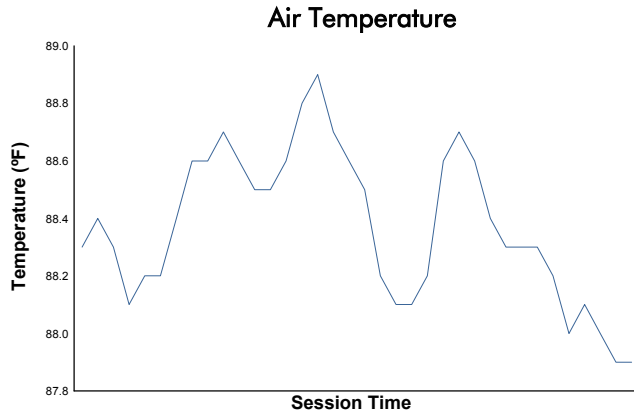

Alan Jay Automotive Network 120

Sebring International Raceway / 3.74 miles
March 17 - 20, 2021 / Sebring, Florida

IMSA Michelin Pilot Challenge

Qualifying Weather Report

Track Status: **DRY**