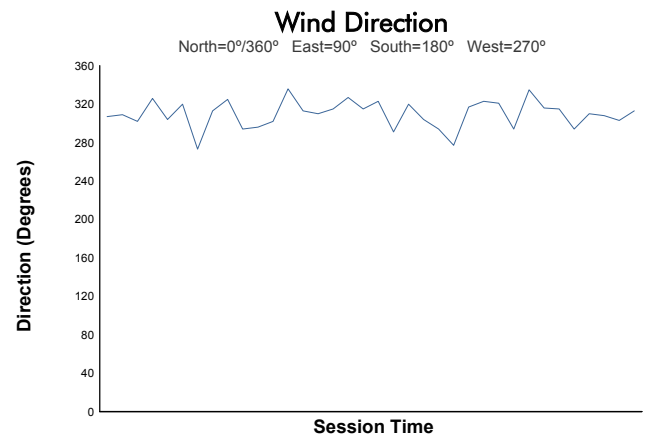

Alan Jay Automotive Network 120

Sebring International Raceway / 3.74 miles
March 17 - 20, 2021 / Sebring, Florida

IMSA Michelin Pilot Challenge

Qualifying Weather Report

Track Status: **DRY**