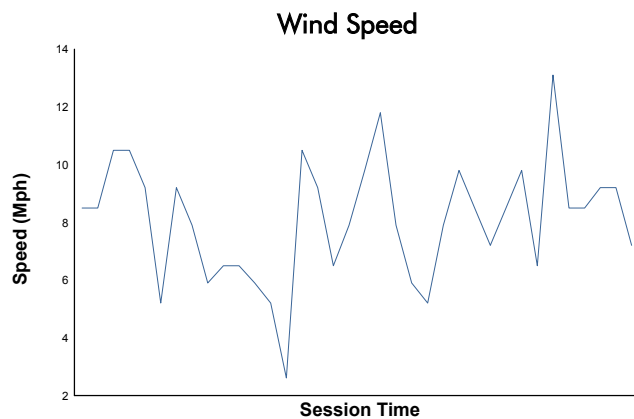

Alan Jay Automotive Network 120

Sebring International Raceway / 3.74 miles
March 17 - 20, 2021 / Sebring, Florida

IMSA Michelin Pilot Challenge

Qualifying Weather Report

Track Status: **DRY**