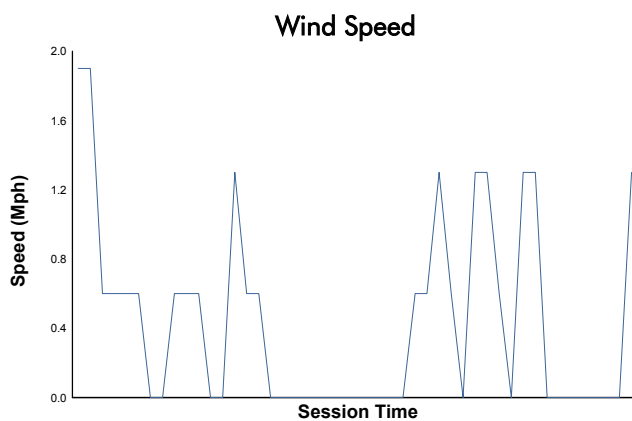

Porsche GT3 Cup Challenge USA by Yokohama

Race 2 Weather Report

Track Status: **DRY**