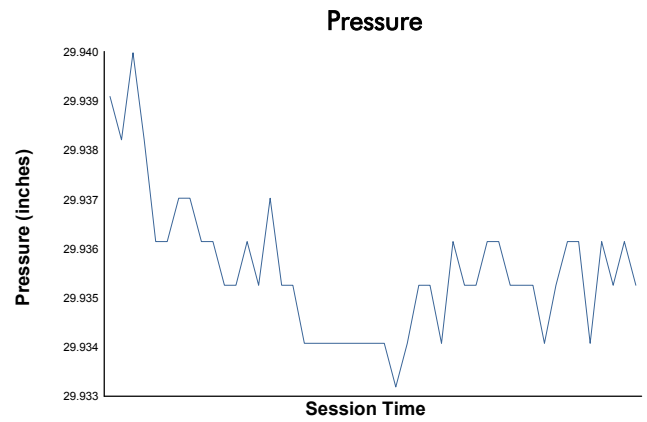

Porsche GT3 Cup Challenge USA by Yokohama

Race 2 Weather Report

Track Status: **DRY**