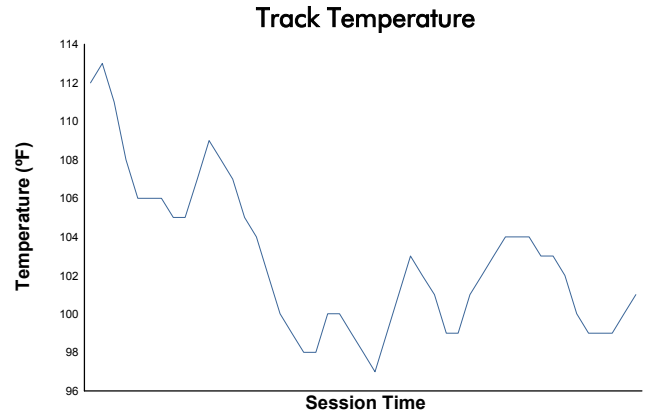

Porsche GT3 Cup Challenge USA by Yokohama

Race 2 Weather Report

Track Status: **DRY**