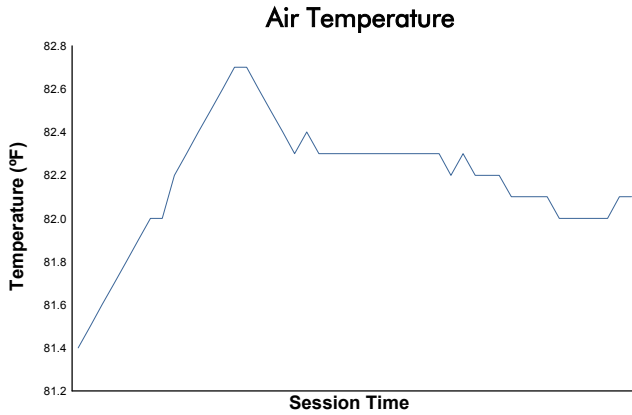

Porsche GT3 Cup Challenge USA by Yokohama

Race 2 Weather Report

Track Status: **DRY**