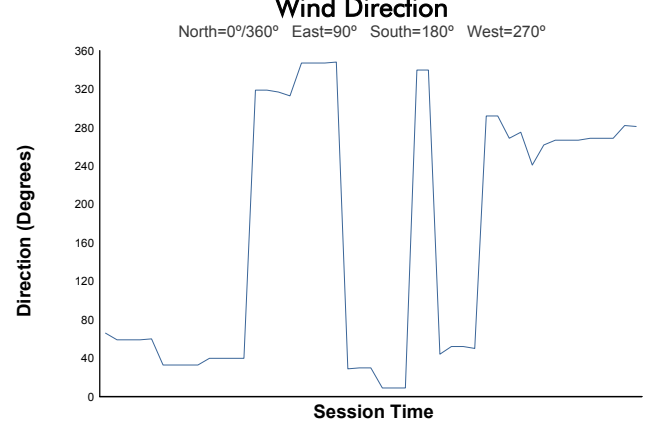

Porsche GT3 Cup Challenge USA by Yokohama

Race 2 Weather Report

Track Status: **DRY**