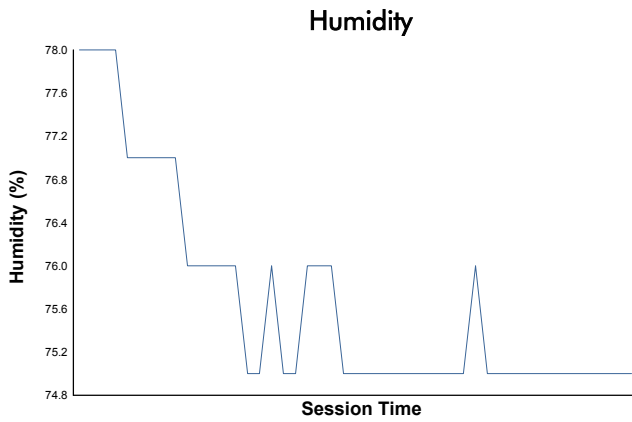

Porsche GT3 Cup Challenge USA by Yokohama

Race 2 Weather Report

Track Status: **DRY**