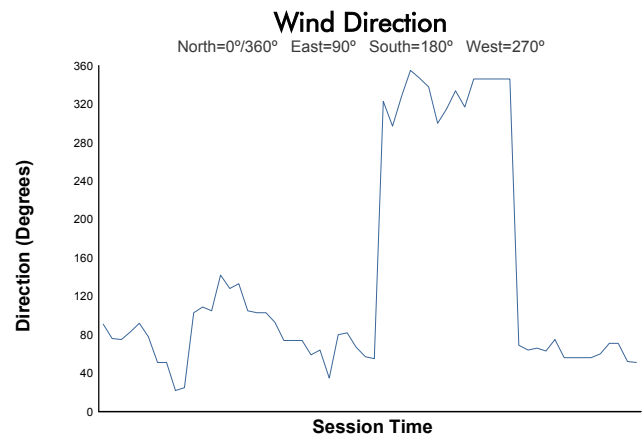

Fox Factory 120

Michelin Raceway Road Atlanta / 2.54 miles
October 14 - 17, 2020 / Braselton, Georgia

IMSA Michelin Pilot Challenge

Practice 2 Weather Report

Track Status: **DRY**