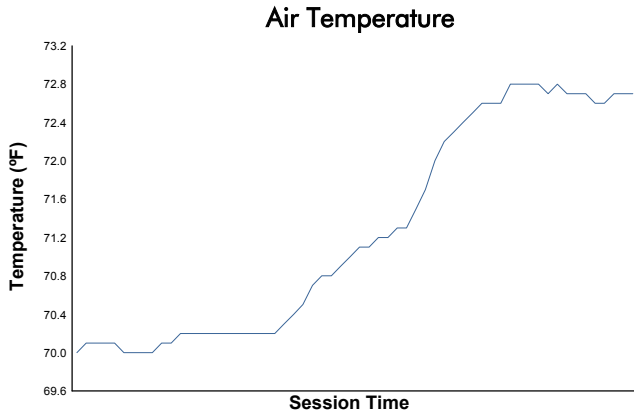

Fox Factory 120

Michelin Raceway Road Atlanta / 2.54 miles
October 14 - 17, 2020 / Braselton, Georgia

IMSA Michelin Pilot Challenge

Practice 2 Weather Report

Track Status: **DRY**