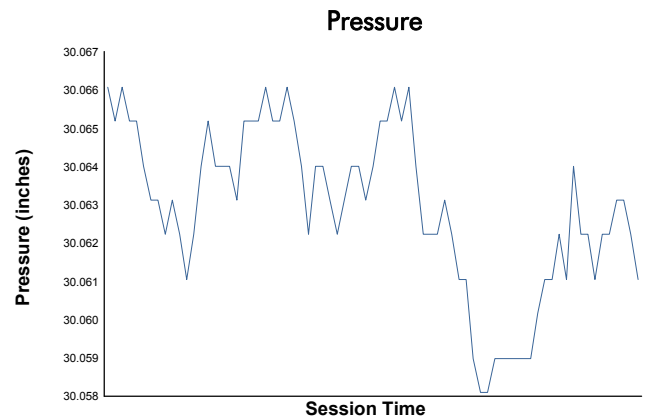

Motul 100% Synthetic Grand Prix

Charlotte Motor Speedway / 2.32 miles
October 9 - 10, 2020 / Concord, North Carolina

IMSA WeatherTech SportsCar Championship

Practice 2 Weather Report

Track Status: **DRY**