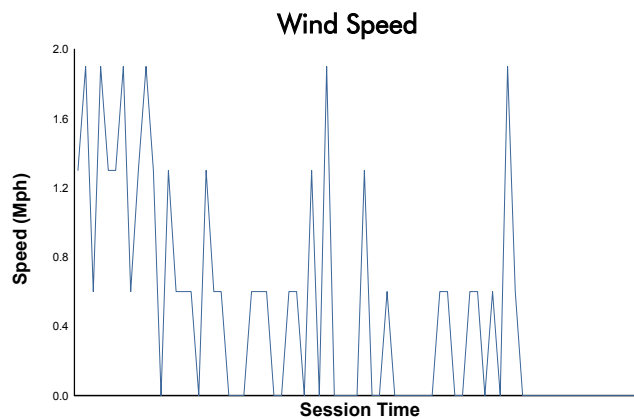

Motul 100% Synthetic Grand Prix

Charlotte Motor Speedway / 2.32 miles
October 9 - 10, 2020 / Concord, North Carolina

IMSA WeatherTech SportsCar Championship

Practice 2 Weather Report

Track Status: **DRY**