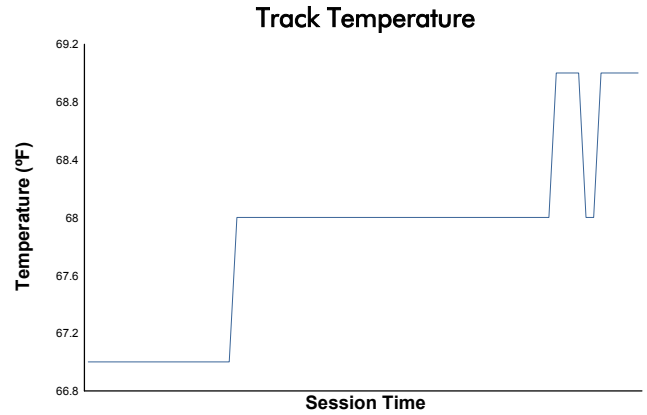

### Practice 2 Weather Report

Track Status: **DRY**