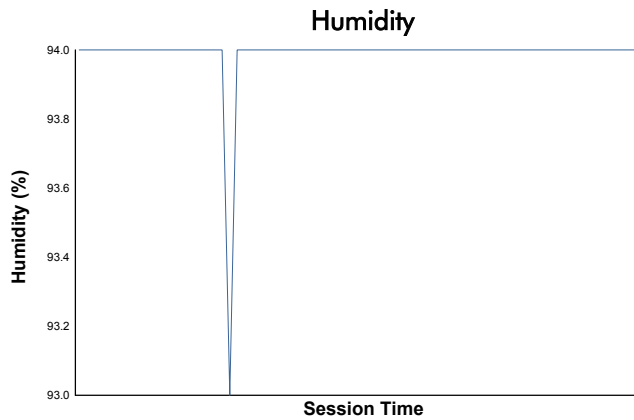

### Practice 2 Weather Report

Track Status: **DRY**