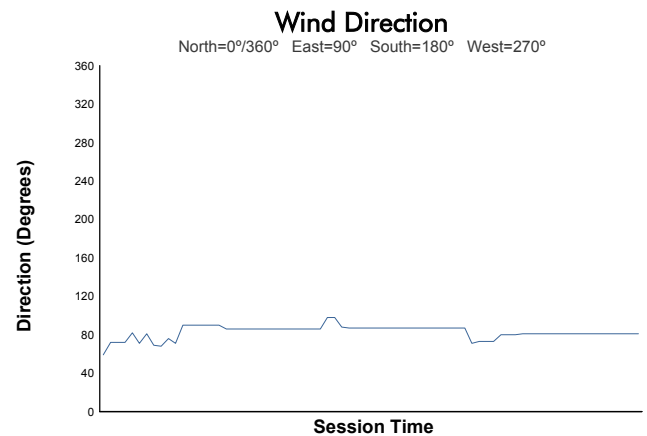

Motul 100% Synthetic Grand Prix

Charlotte Motor Speedway / 2.32 miles
October 9 - 10, 2020 / Concord, North Carolina

IMSA WeatherTech SportsCar Championship

Practice 2 Weather Report

Track Status: **DRY**