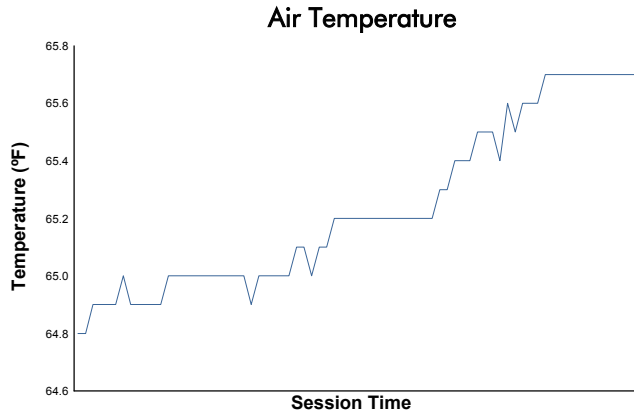

Motul 100% Synthetic Grand Prix

Charlotte Motor Speedway / 2.32 miles
October 9 - 10, 2020 / Concord, North Carolina

IMSA WeatherTech SportsCar Championship

Practice 2 Weather Report

Track Status: **DRY**