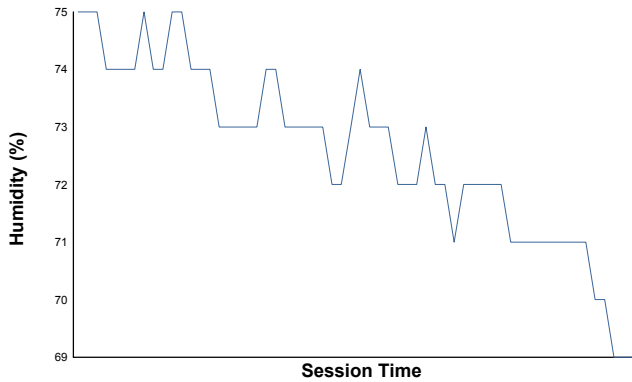

IMSA WeatherTech SportsCar Championship

Practice 1 Weather Report

Air Temperature

Track Temperature

Humidity

Pressure

Wind Speed

Wind Direction