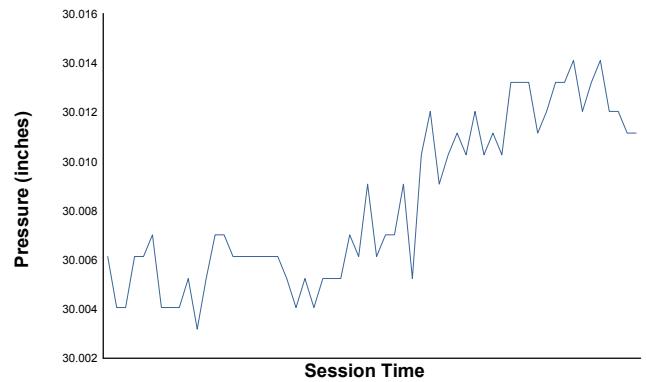

IMSA WeatherTech SportsCar Championship

Practice 1 Weather Report

Air Temperature

Track Temperature

Humidity

Pressure

Wind Speed

Wind Direction