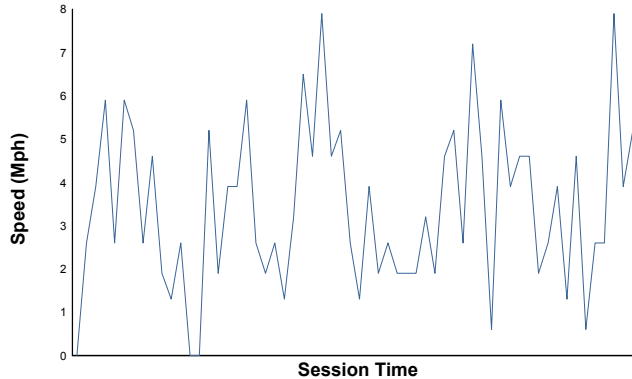

IMSA WeatherTech SportsCar Championship

Practice 1 Weather Report

Air Temperature

Track Temperature

Humidity

Pressure

Wind Speed

Wind Direction