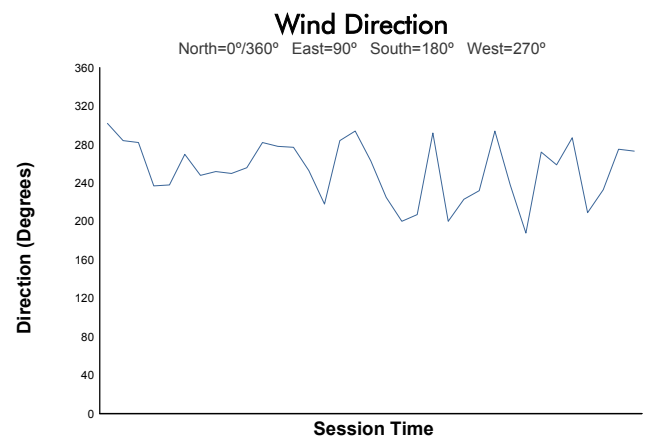

Virginia Is For Racing Lovers Grand Prix

VIrginia International Raceway / 3.27 miles
August 21 - 23, 2020 / Alton, Virginia

IMSA Michelin Pilot Challenge

Qualifying Weather Report

Track Status: **DRY**