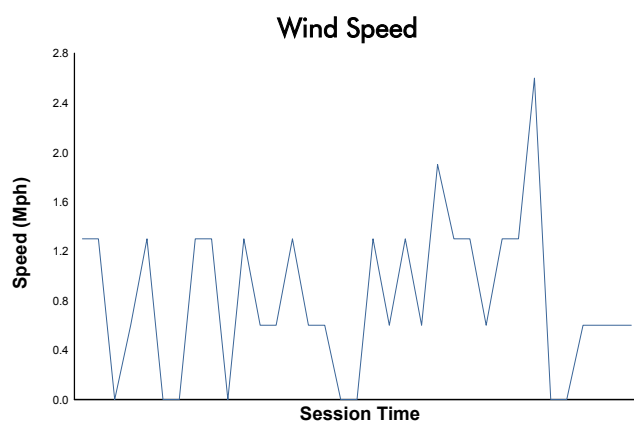

Virginia Is For Racing Lovers Grand Prix

VIrginia International Raceway / 3.27 miles
August 21 - 23, 2020 / Alton, Virginia

IMSA Michelin Pilot Challenge

Qualifying Weather Report

Track Status: **DRY**