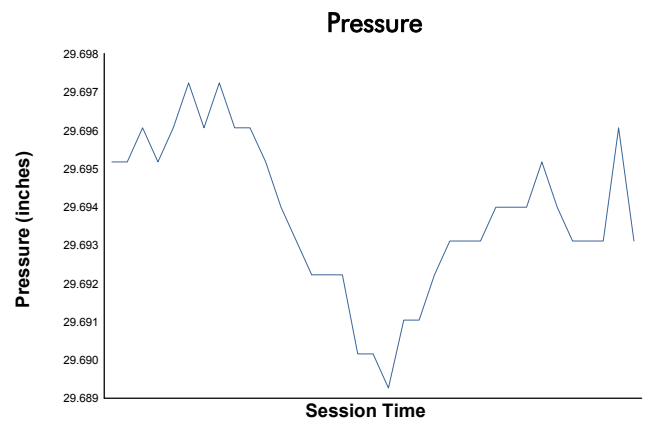

Virginia Is For Racing Lovers Grand Prix

VIrginia International Raceway / 3.27 miles
August 21 - 23, 2020 / Alton, Virginia

IMSA Michelin Pilot Challenge

Qualifying Weather Report

Track Status: **DRY**