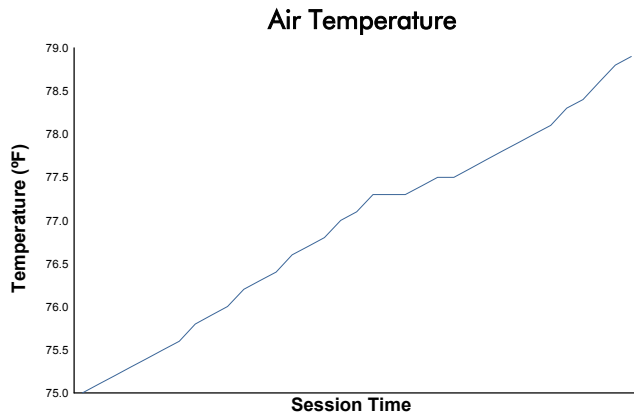

Virginia Is For Racing Lovers Grand Prix

VIrginia International Raceway / 3.27 miles
August 21 - 23, 2020 / Alton, Virginia

IMSA Michelin Pilot Challenge

Qualifying Weather Report

Track Status: **DRY**