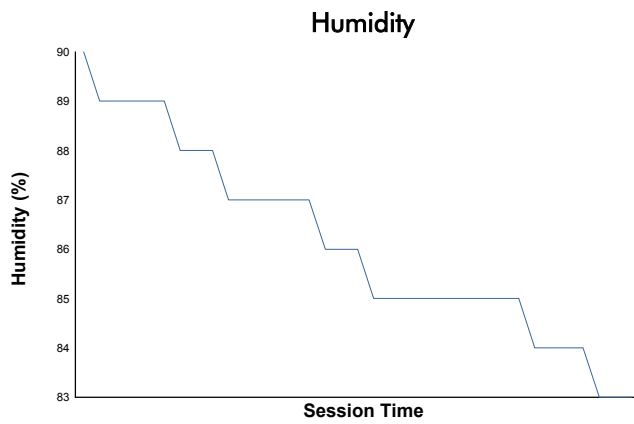

Virginia Is For Racing Lovers Grand Prix

VIrginia International Raceway / 3.27 miles
August 21 - 23, 2020 / Alton, Virginia

IMSA Michelin Pilot Challenge

Qualifying Weather Report

Track Status: **DRY**