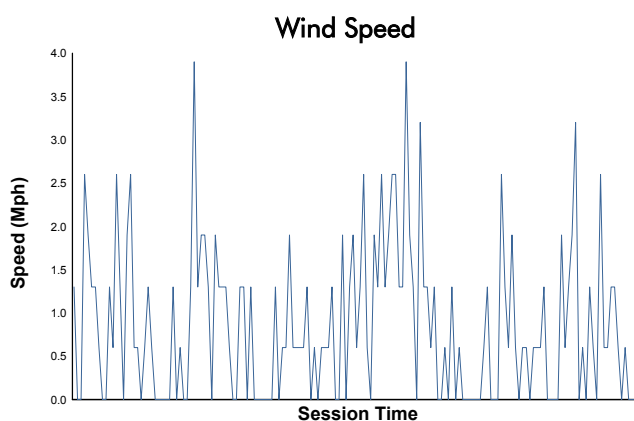

### Race Weather Report

Track Status: **DRY**