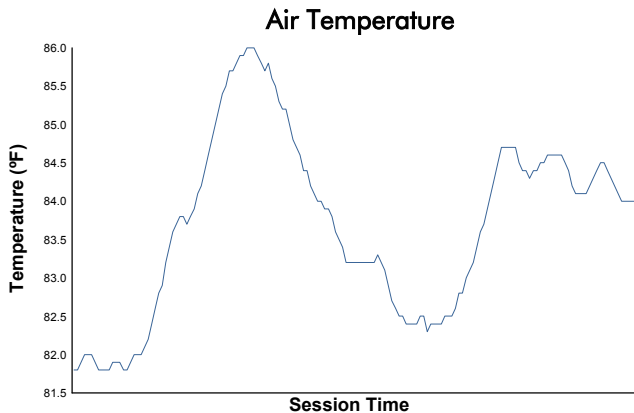

### Race Weather Report

Track Status: **DRY**