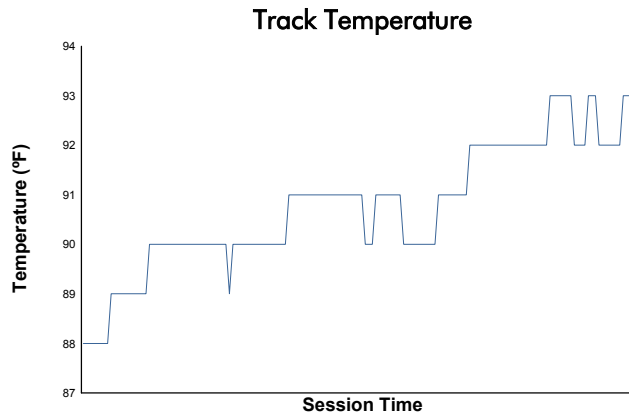

### Race Weather Report

Track Status: **DRY**