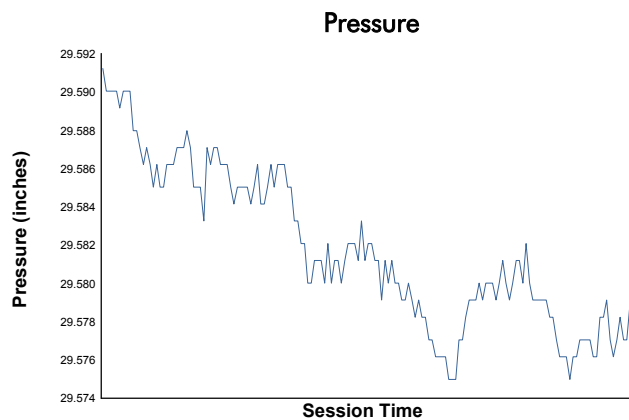

Michelin GT Challenge at VIR

VIrginia International Raceway / 3.27 miles
August 21 - 23, 2020 / Alton, Virginia

IMSA WeatherTech SportsCar Championship

Race Weather Report

Track Status: **DRY**