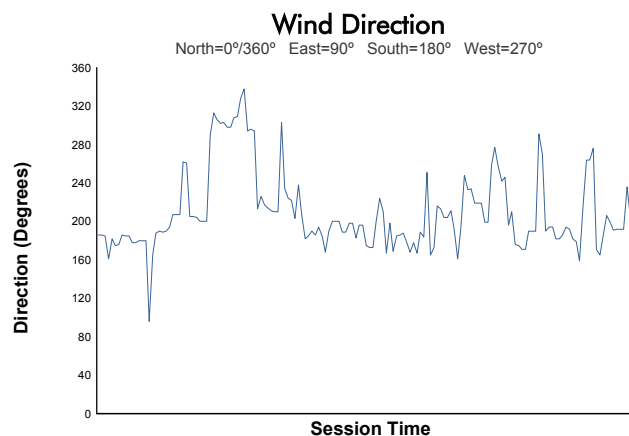

Michelin GT Challenge at VIR

VIrginia International Raceway / 3.27 miles
August 21 - 23, 2020 / Alton, Virginia

IMSA WeatherTech SportsCar Championship

Race Weather Report

Track Status: **DRY**