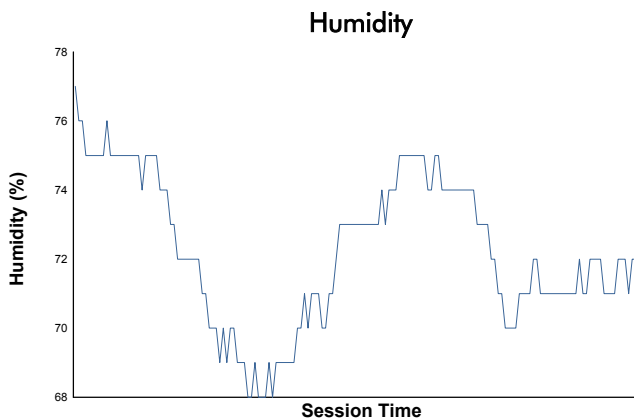

### Race Weather Report

Track Status: **DRY**