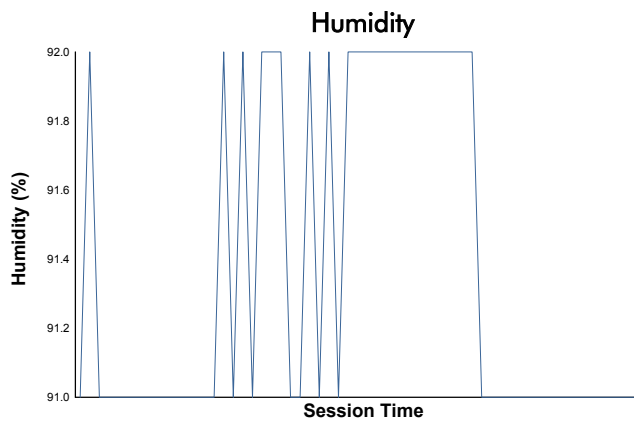

### Practice 1 Weather Report

Track Status: **DRY**