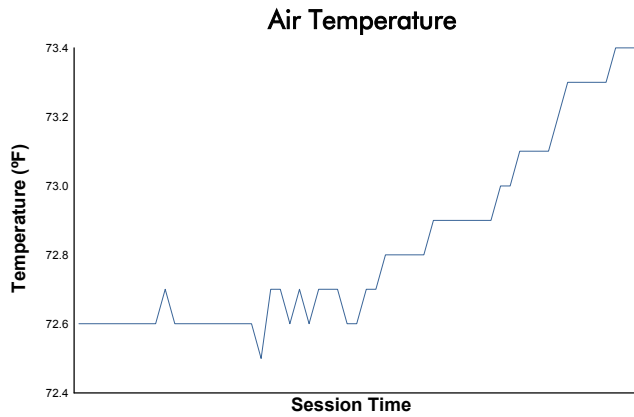

### Practice 1 Weather Report

Track Status: **DRY**