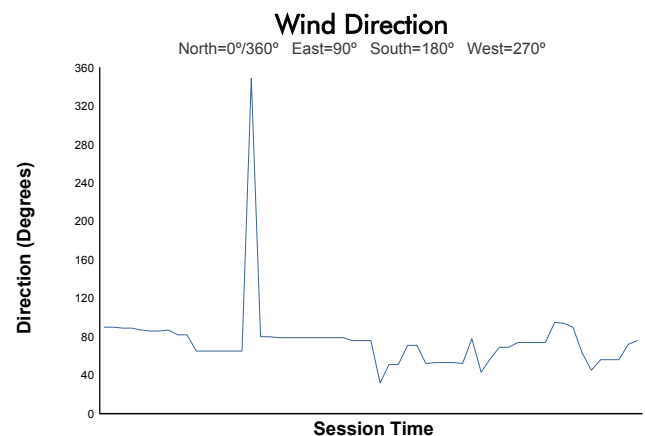

Michelin GT Challenge at VIR

VIrginia International Raceway / 3.27 miles
August 21 - 23, 2020 / Alton, Virginia

IMSA WeatherTech SportsCar Championship

Practice 1 Weather Report

Track Status: **DRY**