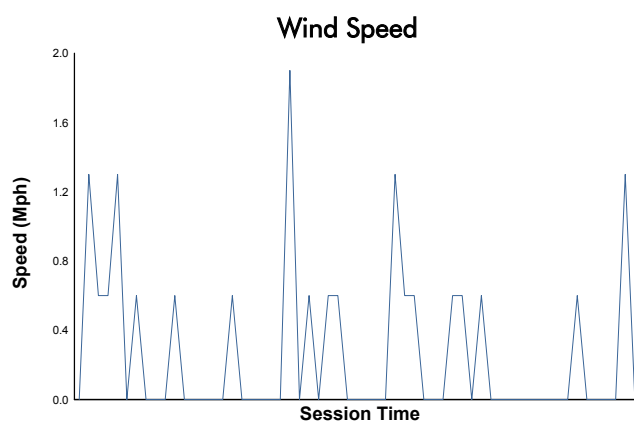

Michelin GT Challenge at VIR

VIrginia International Raceway / 3.27 miles
August 21 - 23, 2020 / Alton, Virginia

IMSA WeatherTech SportsCar Championship

Practice 1 Weather Report

Track Status: **DRY**