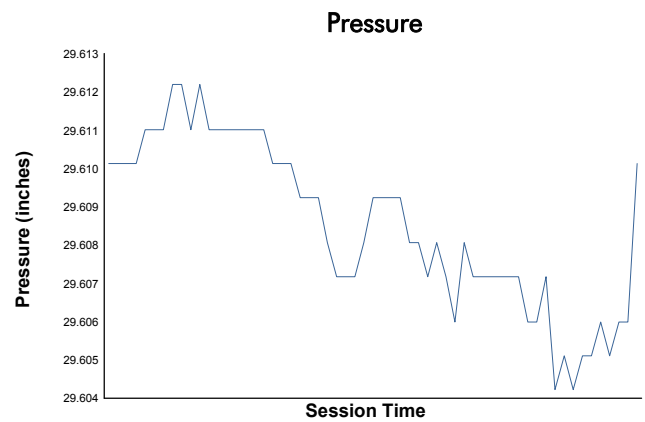

Michelin GT Challenge at VIR

VIrginia International Raceway / 3.27 miles
August 21 - 23, 2020 / Alton, Virginia

IMSA WeatherTech SportsCar Championship

Practice 1 Weather Report

Track Status: **DRY**