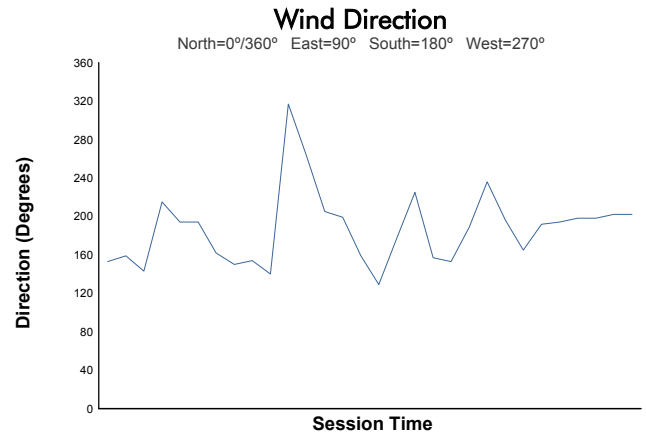

Porsche GT3 Cup Challenge USA by Yokohama

Practice 2 Weather Report

Track Status: **DRY**