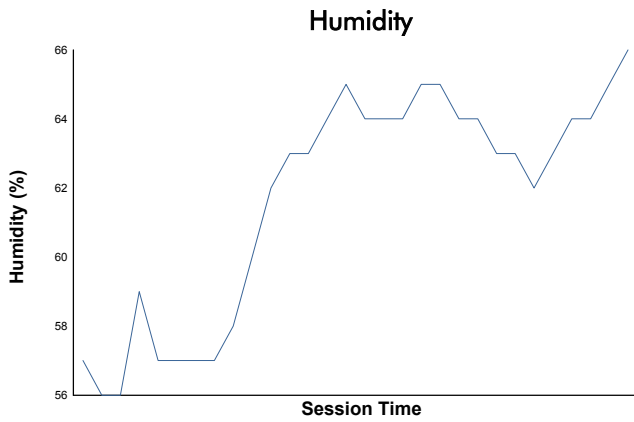

Porsche GT3 Cup Challenge USA by Yokohama

Practice 2 Weather Report

Track Status: **DRY**