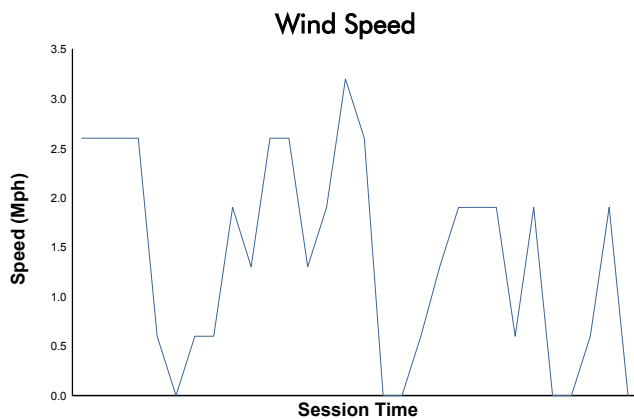

Porsche GT3 Cup Challenge USA by Yokohama

Practice 2 Weather Report

Track Status: **DRY**