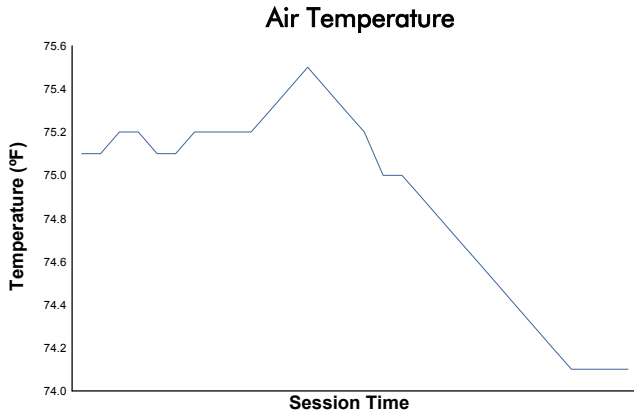

Porsche GT3 Cup Challenge USA by Yokohama

Practice 2 Weather Report

Track Status: **DRY**