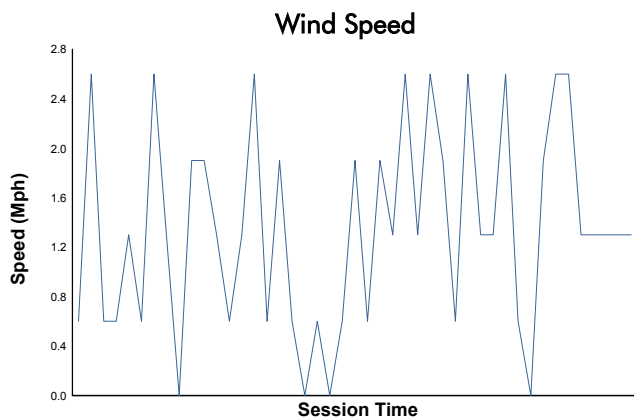

Porsche GT3 Cup Challenge USA by Yokohama

Practice 1 Weather Report

Track Status: **DRY**