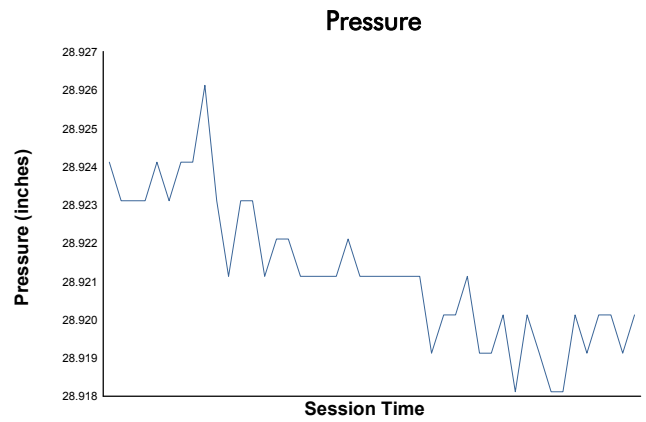

Porsche GT3 Cup Challenge USA by Yokohama

Practice 1 Weather Report

Track Status: **DRY**