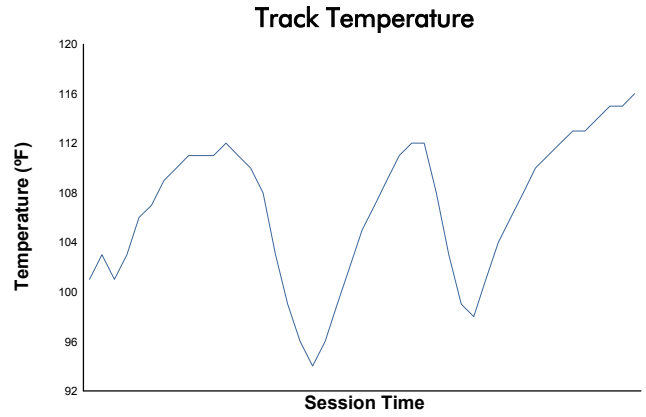

Porsche GT3 Cup Challenge USA by Yokohama

Practice 1 Weather Report

Track Status: **DRY**