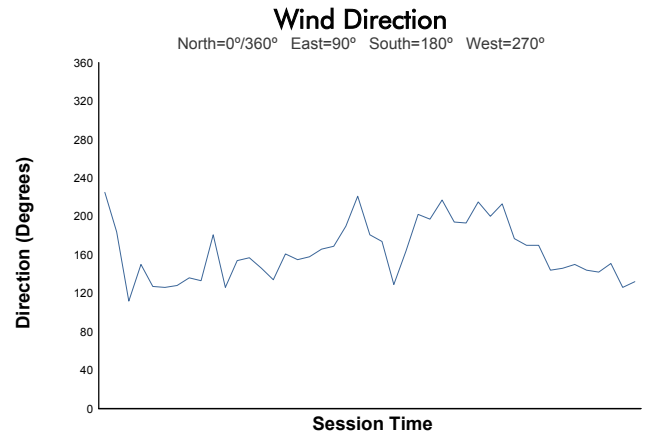

Porsche GT3 Cup Challenge USA by Yokohama

Practice 1 Weather Report

Track Status: **DRY**