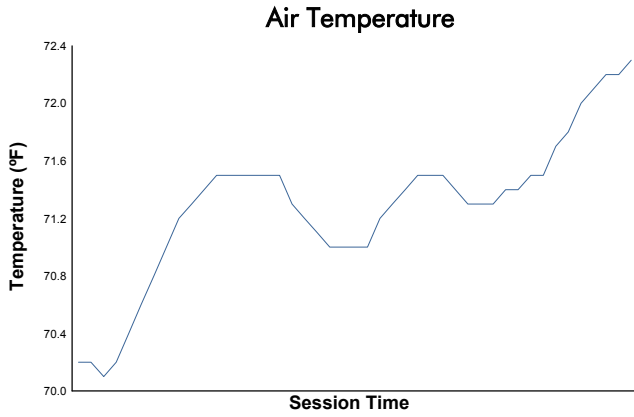

Porsche GT3 Cup Challenge USA by Yokohama

Practice 1 Weather Report

Track Status: **DRY**