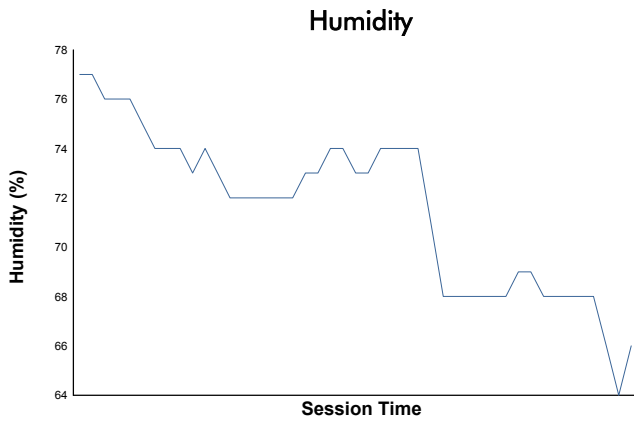

Porsche GT3 Cup Challenge USA by Yokohama

Practice 1 Weather Report

Track Status: **DRY**