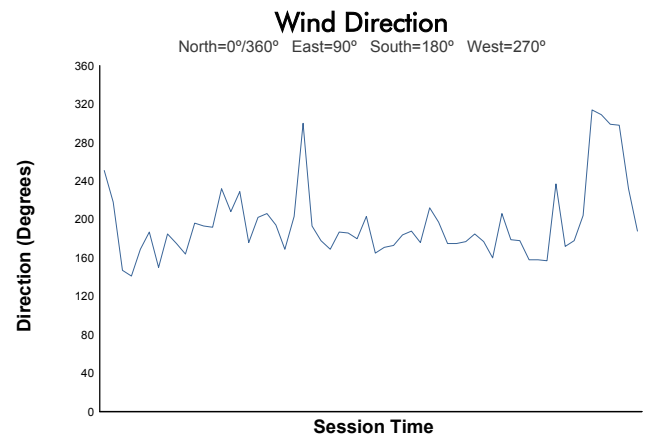

Road America 120

Road America / 4.048 miles
July 31 - August 2, 2020 / Elkhart Lake, Wisconsin

IMSA Michelin Pilot Challenge

Practice 2 Weather Report

Track Status: **DRY**