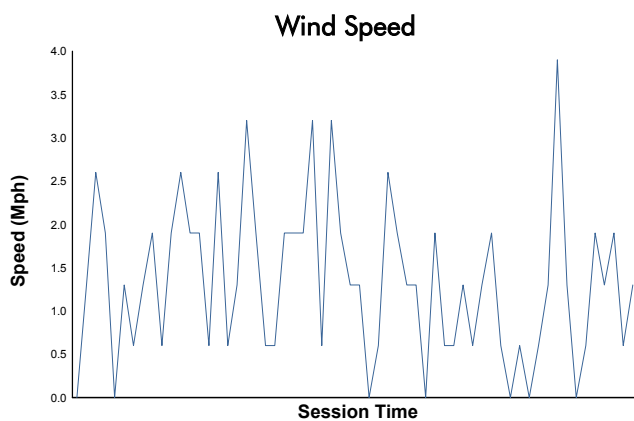

Road America 120

Road America / 4.048 miles
July 31 - August 2, 2020 / Elkhart Lake, Wisconsin

IMSA Michelin Pilot Challenge

Practice 2 Weather Report

Track Status: **DRY**