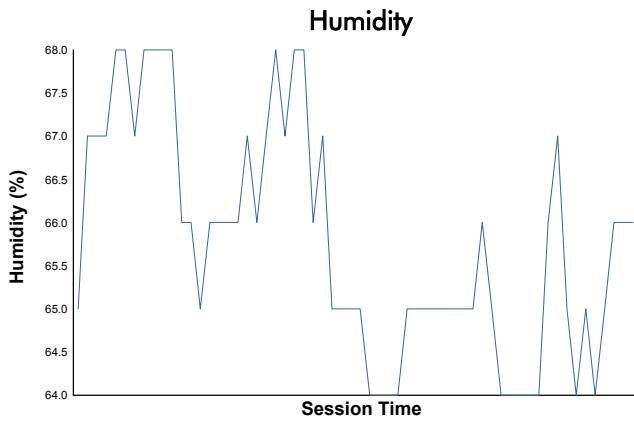

Road America 120

Road America / 4.048 miles
July 31 - August 2, 2020 / Elkhart Lake, Wisconsin

IMSA Michelin Pilot Challenge

Practice 2 Weather Report

Track Status: **DRY**