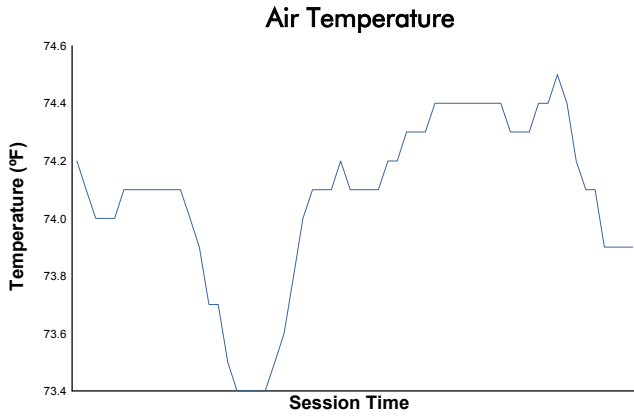

Road America 120

Road America / 4.048 miles
July 31 - August 2, 2020 / Elkhart Lake, Wisconsin

IMSA Michelin Pilot Challenge

Practice 2 Weather Report

Track Status: **DRY**