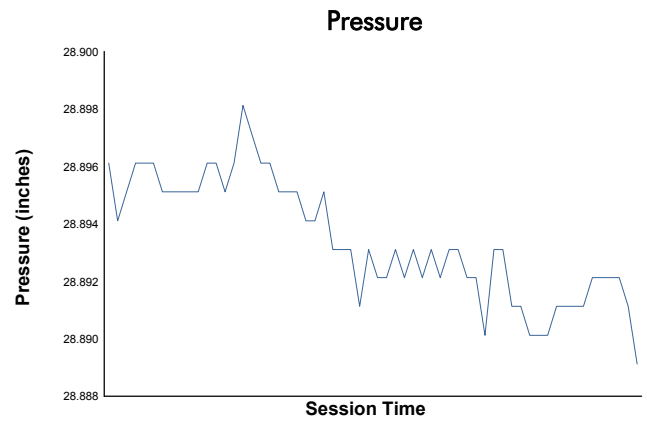

Road America 120

Road America / 4.048 miles
July 31 - August 2, 2020 / Elkhart Lake, Wisconsin

IMSA Michelin Pilot Challenge

Practice 2 Weather Report

Track Status: **DRY**