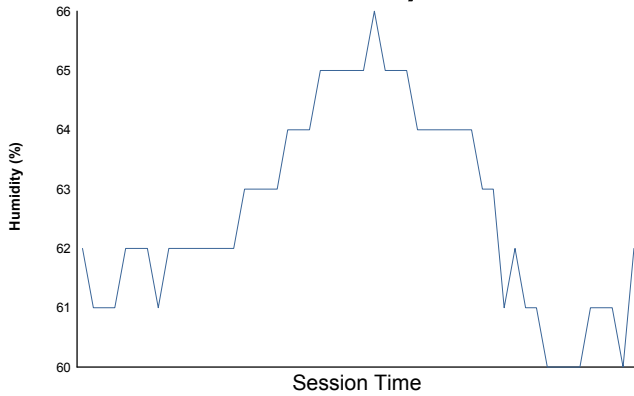

IMSA Road Race Showcase

Road America / 4.048 miles

August 2 - 4, 2019 / Elkhart Lake, Wisconsin

LAMBORGHINI SUPER TROFEO

Race 1 Weather Report

Air Temperature

Track Temperature

Humidity

Pressure

Wind Speed

Wind Direction

North = 0°/360° Est = 90° South = 180° West = 270°

Track Status: **DRY**