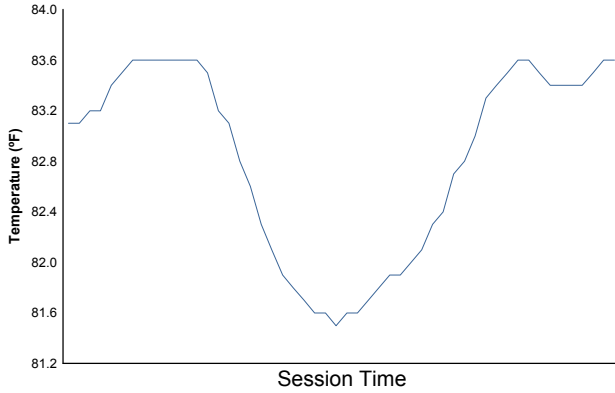

IMSA Road Race Showcase

Road America / 4.048 miles

August 2 - 4, 2019 / Elkhart Lake, Wisconsin

LAMBORGHINI SUPER TROFEO

Race 1 Weather Report

Air Temperature

Track Temperature

Humidity

Pressure

Wind Speed

Wind Direction

North = 0°/360° Est = 90° South = 180° West = 270°

Track Status: **DRY**