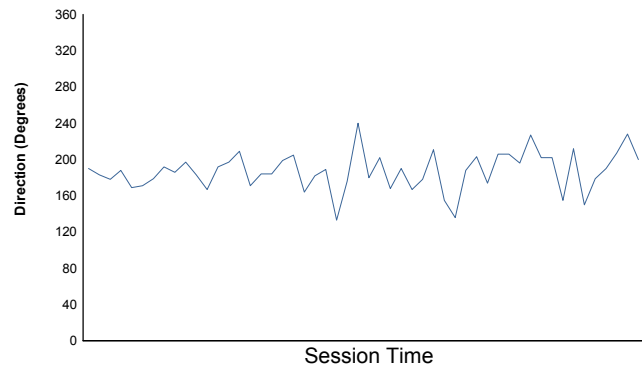

Pressure

Wind Speed

Wind Direction

North = 0°/360° Est = 90° South = 180° West = 270°

Track Status: **DRY**