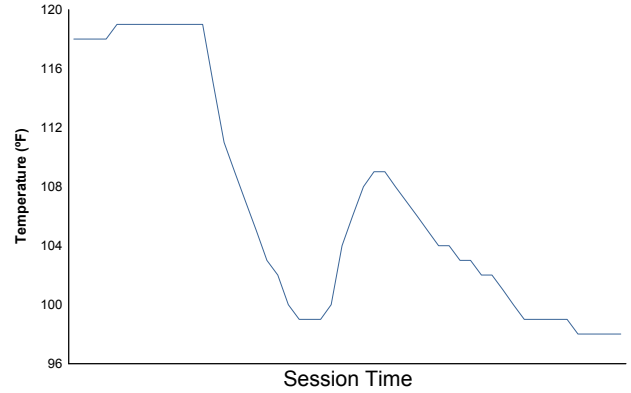

IMSA Road Race Showcase

Road America / 4.048 miles

August 2 - 4, 2019 / Elkhart Lake, Wisconsin

LAMBORGHINI SUPER TROFEO

Race 1 Weather Report

Air Temperature

Track Temperature

Humidity

Pressure

Wind Speed

Wind Direction

North = 0°/360° Est = 90° South = 180° West = 270°

Track Status: **DRY**