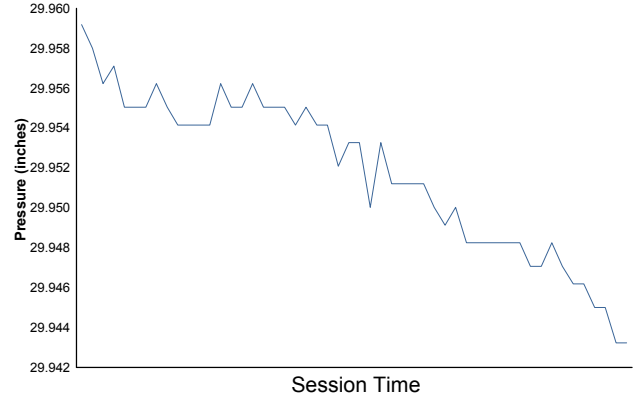

IMSA Road Race Showcase

Road America / 4.048 miles

August 2 - 4, 2019 / Elkhart Lake, Wisconsin

LAMBORGHINI SUPER TROFEO

Race 1 Weather Report

Air Temperature

Track Temperature

Humidity

Pressure

Wind Speed

Wind Direction

North = 0°/360° Est = 90° South = 180° West = 270°

Track Status: **DRY**