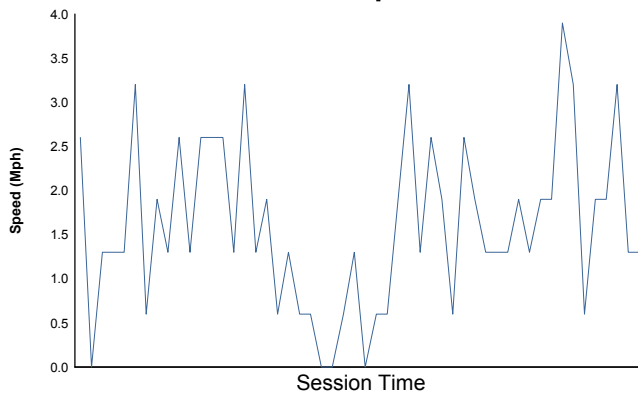

IMSA Road Race Showcase

Road America / 4.048 miles

August 2 - 4, 2019 / Elkhart Lake, Wisconsin

LAMBORGHINI SUPER TROFEO

Race 1 Weather Report

Air Temperature

Track Temperature

Humidity

Pressure

Wind Speed

Wind Direction

North = 0°/360° Est = 90° South = 180° West = 270°

Track Status: **DRY**