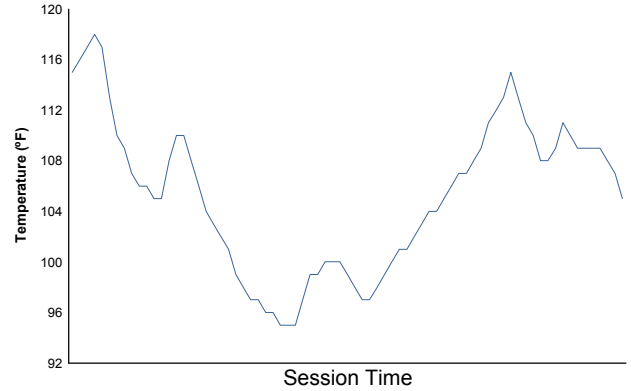

Track Temperature