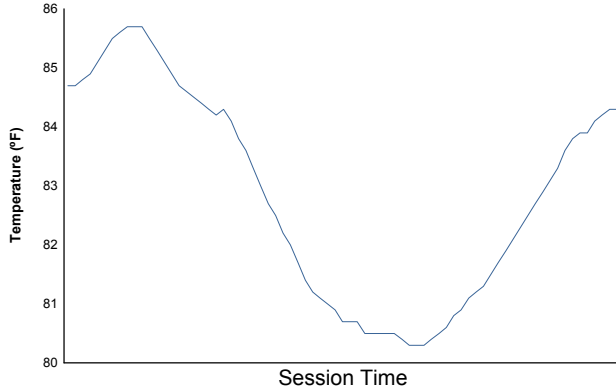

IMSA Road Race Showcase

Road America / 4.048 miles
August 2 - 4, 2019 / Elkhart Lake, Wisconsin

IMSA WeatherTech SportsCar Championship

Qualifying Weather Report

Air Temperature