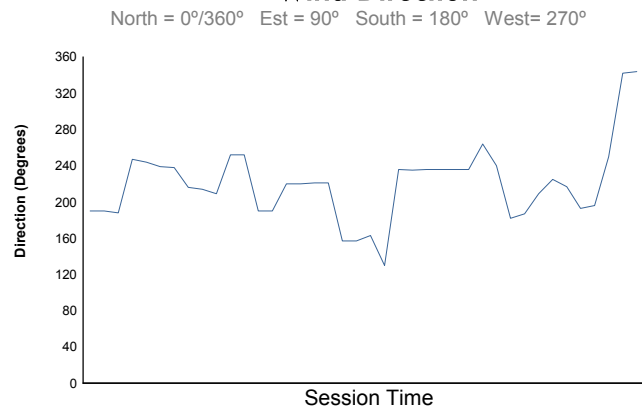

Northeast Grand Prix

Lime Rock Park / 1.474 miles
July 19 - 20, 2019 / Lakeville, CT

IMSA WeatherTech SportsCar Championship

Qualifying Weather Report

Air Temperature

Track Temperature

Humidity

Pressure

Wind Speed

Wind Direction

Track Status: **DRY**