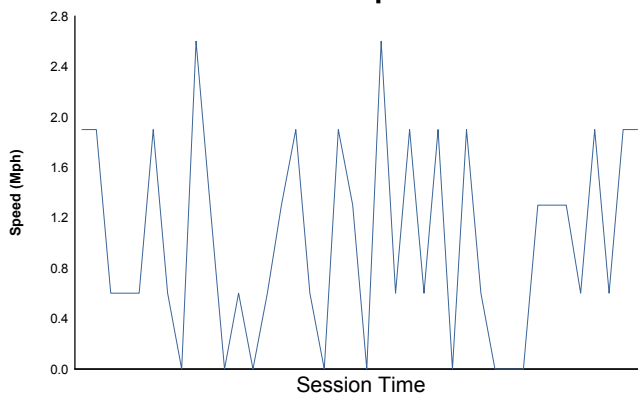

Sahlen's Six Hours of the Glen

Watkins Glen International / 3.4 miles
June 27 - 30, 2019 / Watkins Glen, New York

LAMBORGHINI SUPER TROFEO

Practice 1 Weather Report

Air Temperature

Track Temperature

Humidity

Pressure

Wind Speed

Wind Direction

North = 0°/360° Est = 90° South = 180° West = 270°

Track Status: **DRY**