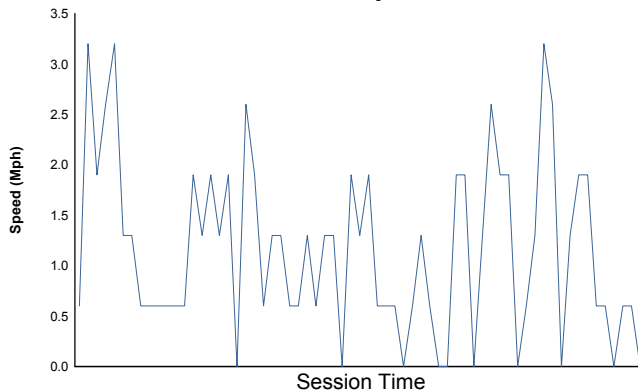

Sahlen's Six Hours of the Glen

Watkins Glen International / 3.4 miles
June 27 - 30, 2019 / Watkins Glen, New York

IMSA WeatherTech SportsCar Championship

Practice 1 Weather Report

Air Temperature

Track Temperature

Humidity

Pressure

Wind Speed

Wind Direction

North = 0°/360° Est = 90° South = 180° West = 270°

Track Status: **DRY**