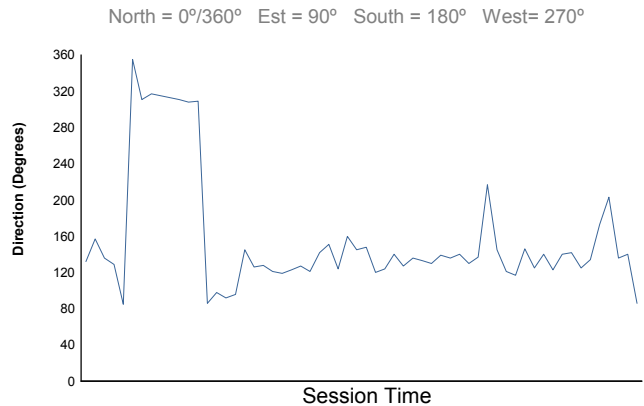

**IMSA WeatherTech SportsCar Championship**

**Practice 1 Weather Report**

**Air Temperature**

**Track Temperature**

**Humidity**

**Pressure**

**Wind Speed**

**Wind Direction**

Track Status: **DRY**