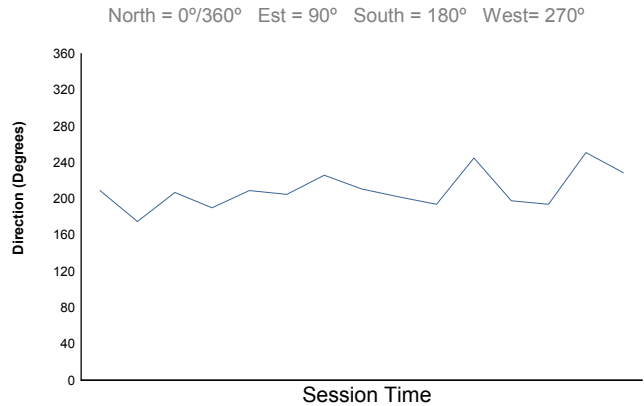

Continental Tire Road Race Showcase
 Road America / 4.048 miles
 August 3 - 5, 2018 / Elkhart Lake, Wisconsin

LAMBORGHINI SUPER TROFEO

Qualifying 2 Weather Report

Air Temperature

Track Temperature

Humidity

Pressure

Wind Speed

Wind Direction

Track Status: **DRY**