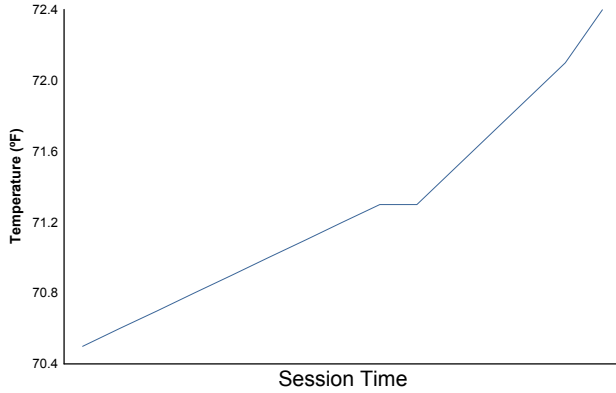

Continental Tire Road Race Showcase
 Road America / 4.048 miles
 August 3 - 5, 2018 / Elkhart Lake, Wisconsin

LAMBORGHINI SUPER TROFEO

Qualifying 2 Weather Report

Air Temperature

Track Temperature

Humidity

Pressure

Wind Speed

Wind Direction

Track Status: **DRY**