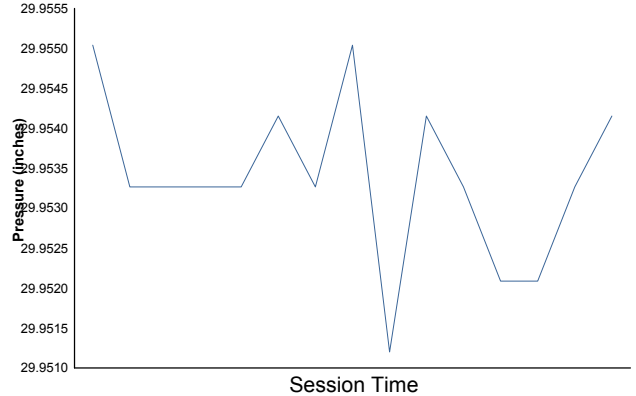

Continental Tire Road Race Showcase
 Road America / 4.048 miles
 August 3 - 5, 2018 / Elkhart Lake, Wisconsin

LAMBORGHINI SUPER TROFEO

Qualifying 2 Weather Report

Air Temperature

Track Temperature

Humidity

Pressure

Wind Speed

Wind Direction

Track Status: **DRY**