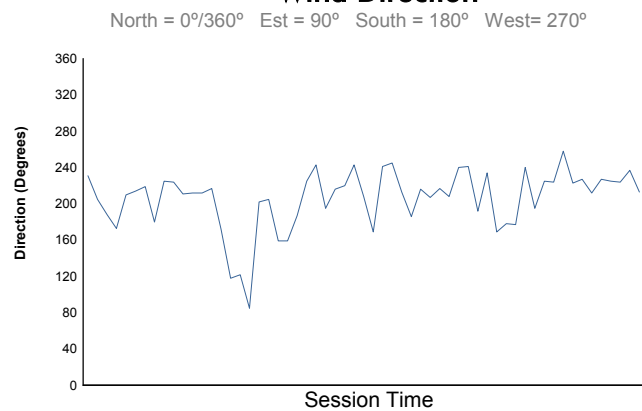

IMSA Continental Tire SportsCar Challenge

Practice 1 Weather Report

Air Temperature

Track Temperature

Humidity

Pressure

Wind Speed

Wind Direction