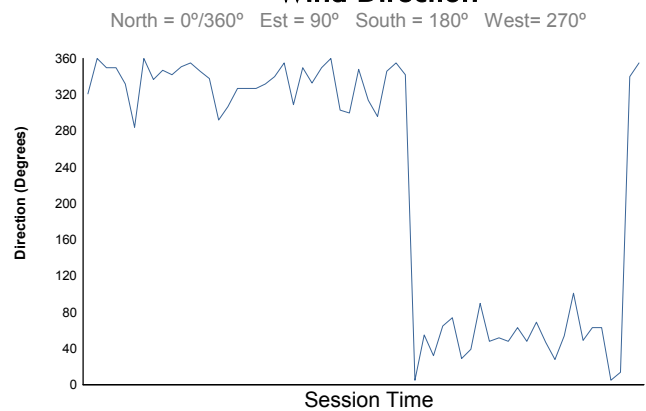

IMSA Continental Tire SportsCar Challenge

Practice 1 Weather Report

Air Temperature

Track Temperature

Humidity

Pressure

Wind Speed

Wind Direction

Track Status: **DRY**