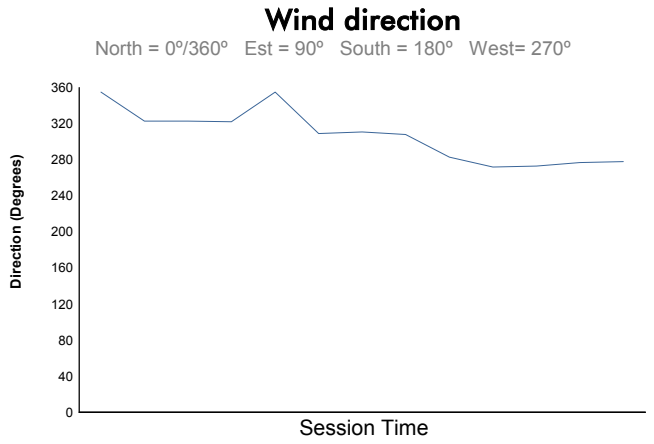

Porsche GT3 Cup Challenge by Yokohama

Qualifying Weather Report

Track Status: **DRY**