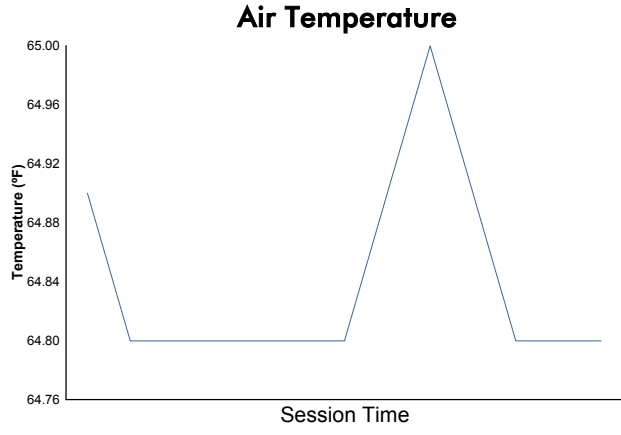

Porsche GT3 Cup Challenge by Yokohama

Qualifying Weather Report

Track Status: **DRY**