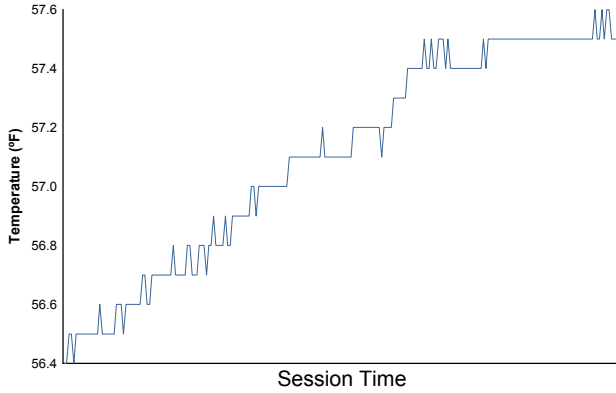

LAMBORGHINI SUPER TROFEO

Practice 2 Weather Report

Air Temperature