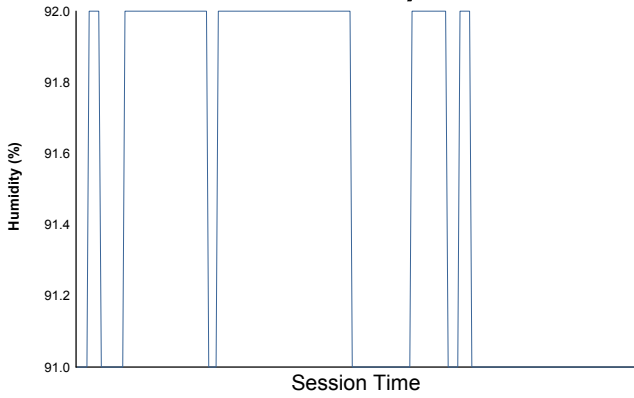

## Practice 2 Weather Report

**Air Temperature**

**Track Temperature**

**Humidity**

**Pressure**

**Wind Speed**

**Wind Direction**

Track Status: **WET**