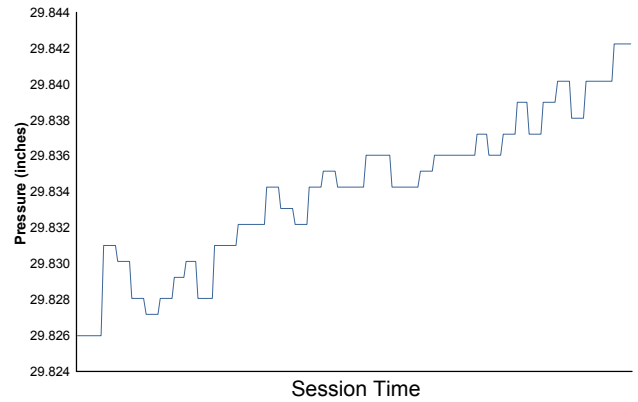

## Practice 2 Weather Report

**Air Temperature**

**Track Temperature**

**Humidity**

**Pressure**

**Wind Speed**

**Wind Direction**

Track Status: **WET**