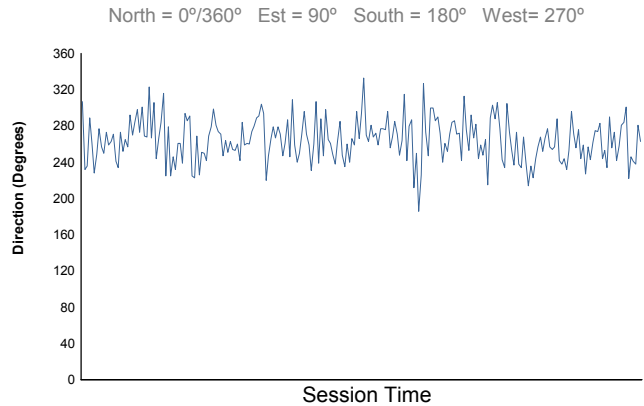

## Practice 2 Weather Report

**Air Temperature**

**Track Temperature**

**Humidity**

**Pressure**

**Wind Speed**

**Wind Direction**

Track Status: **WET**