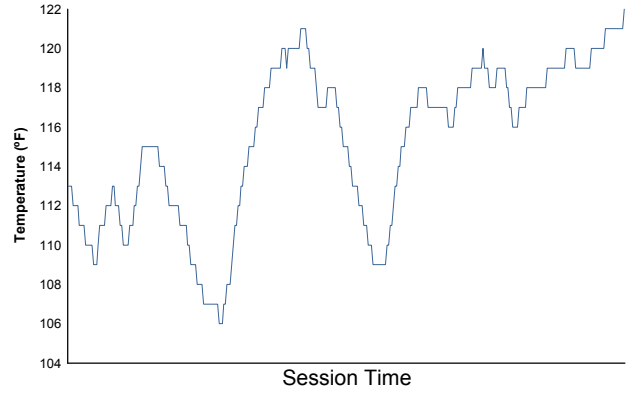

IMSA WeatherTech SportsCar Championship

Practice 1 Weather Report

Air Temperature

Track Temperature

Humidity

Pressure

Wind Speed

Wind Direction