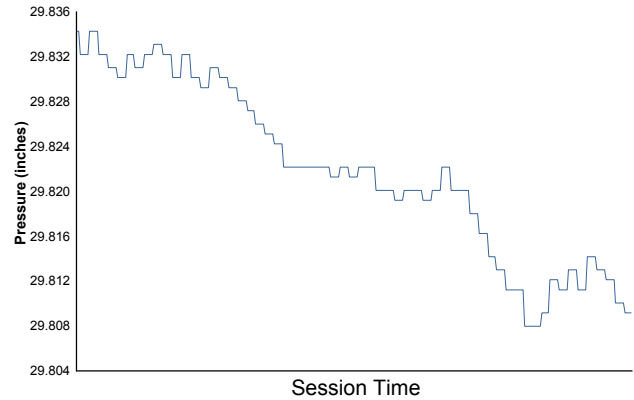

IMSA WeatherTech SportsCar Championship

Practice 1 Weather Report

Air Temperature

Track Temperature

Humidity

Pressure

Wind Speed

Wind Direction