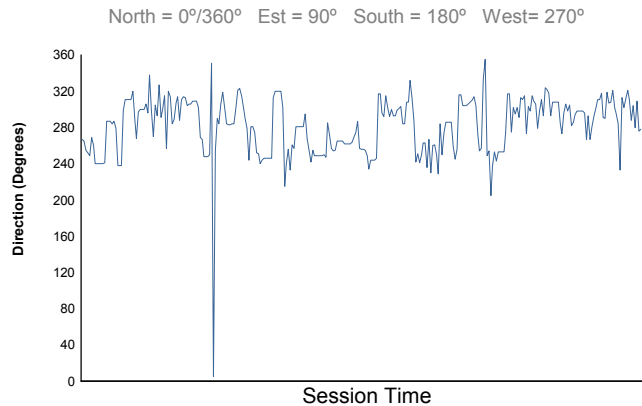

Sahlen's Six Hours of the Glen
 Watkins Glen International / 3.4 miles
 June 29 - July 2, 2017 / Watkins Glen, New York

LAMBORGHINI SUPER TROFEO

Race 1 Weather Report

Air Temperature

Track Temperature

Humidity

Pressure

Wind Speed

Wind Direction

Track Status: **DRY**