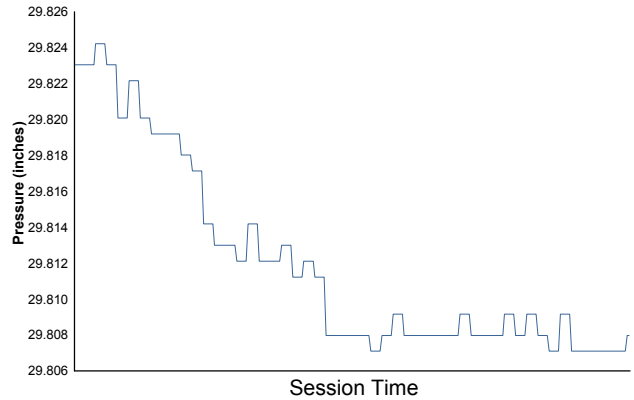

Sahlen's Six Hours of the Glen
 Watkins Glen International / 3.4 miles
 June 29 - July 2, 2017 / Watkins Glen, New York

LAMBORGHINI SUPER TROFEO

Race 1 Weather Report

Air Temperature

Track Temperature

Humidity

Pressure

Wind Speed

Wind Direction

Track Status: **DRY**