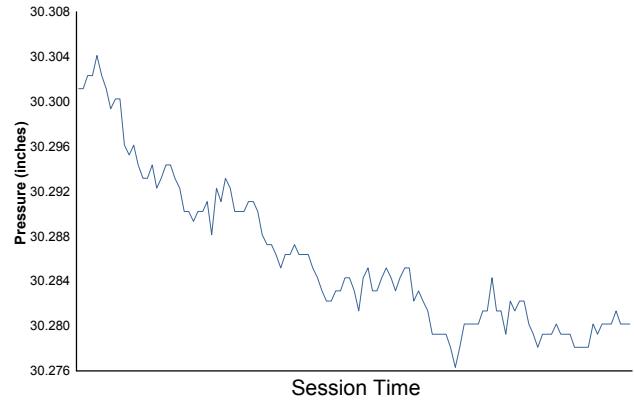

Sebring International Raceway 120
 Sebring International Raceway / 3.74 miles
 March 16 - 17, 2017 / Sebring, Florida

IMSA Continental Tire SportsCar Challenge

Race Weather Report

Air Temperature

Track Temperature

Humidity

Pressure

Wind Speed

Wind Direction

Track Status: **DRY**