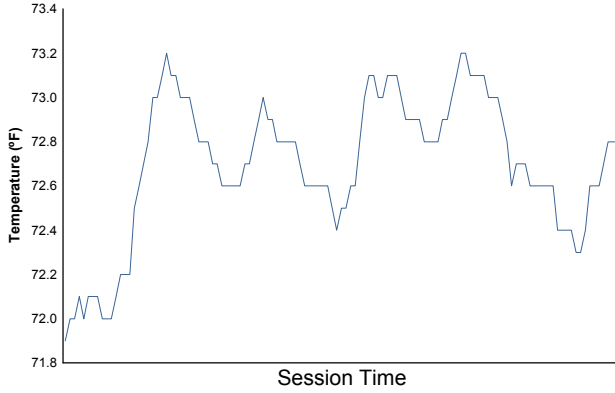

Sebring International Raceway 120
 Sebring International Raceway / 3.74 miles
 March 16 - 17, 2017 / Sebring, Florida

IMSA Continental Tire SportsCar Challenge

Race Weather Report

Air Temperature

Track Temperature

Humidity

Pressure

Wind Speed

Wind Direction

Track Status: **DRY**