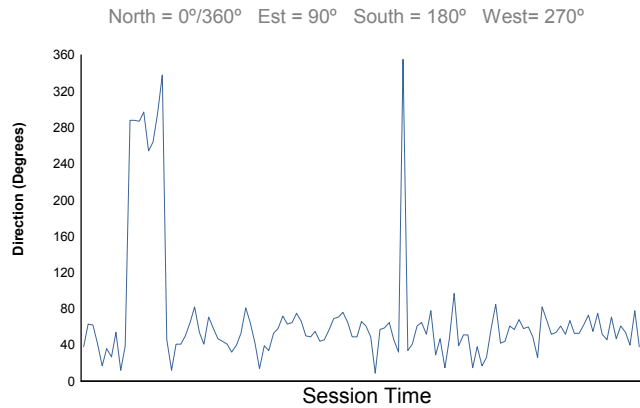

Humidity

Pressure

Wind Speed

Wind Direction

Track Status: **DRY**