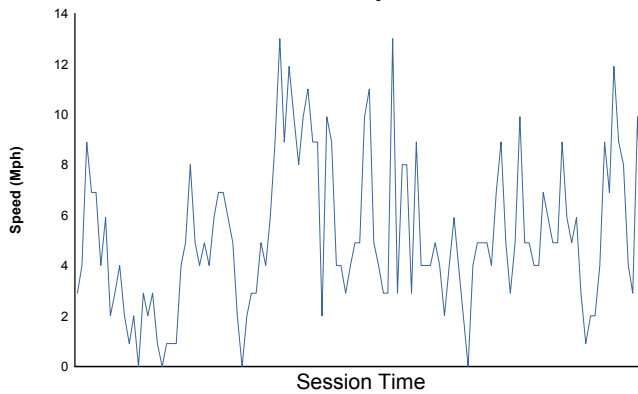

Sebring International Raceway 120
 Sebring International Raceway / 3.74 miles
 March 16 - 17, 2017 / Sebring, Florida

IMSA Continental Tire SportsCar Challenge

Race Weather Report

Air Temperature

Track Temperature

Humidity

Pressure

Wind Speed

Wind Direction

Track Status: **DRY**