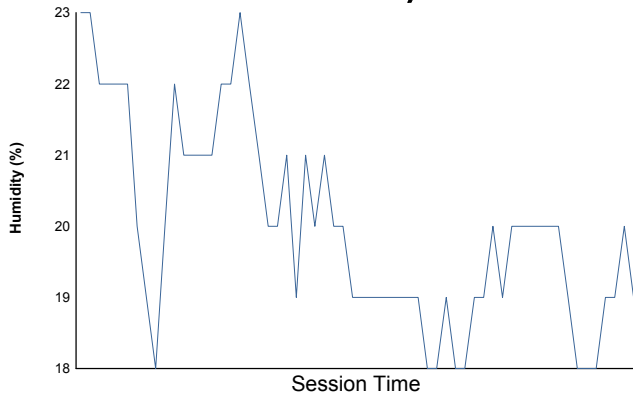

IMSA WeatherTech SportsCar Championship

Practice 2 Weather Report

Air Temperature

Track Temperature

Humidity

Pressure

Wind Speed

Wind Direction