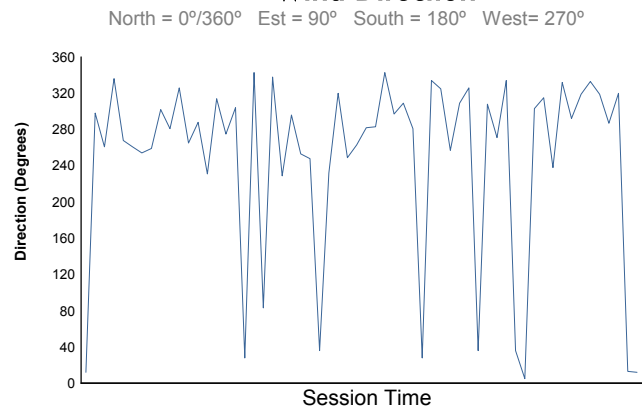

IMSA WeatherTech SportsCar Championship

Practice 2 Weather Report

Air Temperature

Track Temperature

Humidity

Pressure

Wind Speed

Wind Direction

Track Status: **DRY**