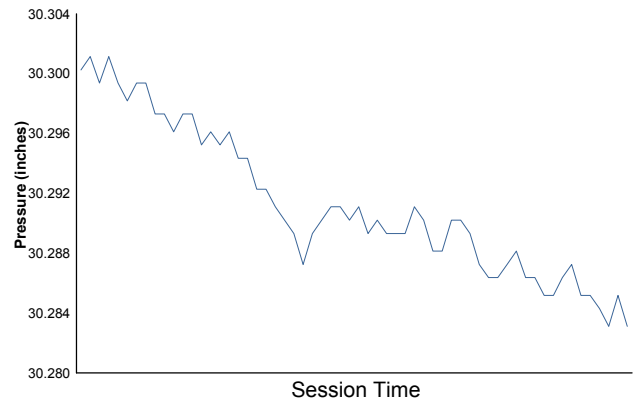

IMSA WeatherTech SportsCar Championship

Practice 2 Weather Report

Air Temperature

Track Temperature

Humidity

Pressure

Wind Speed

Wind Direction