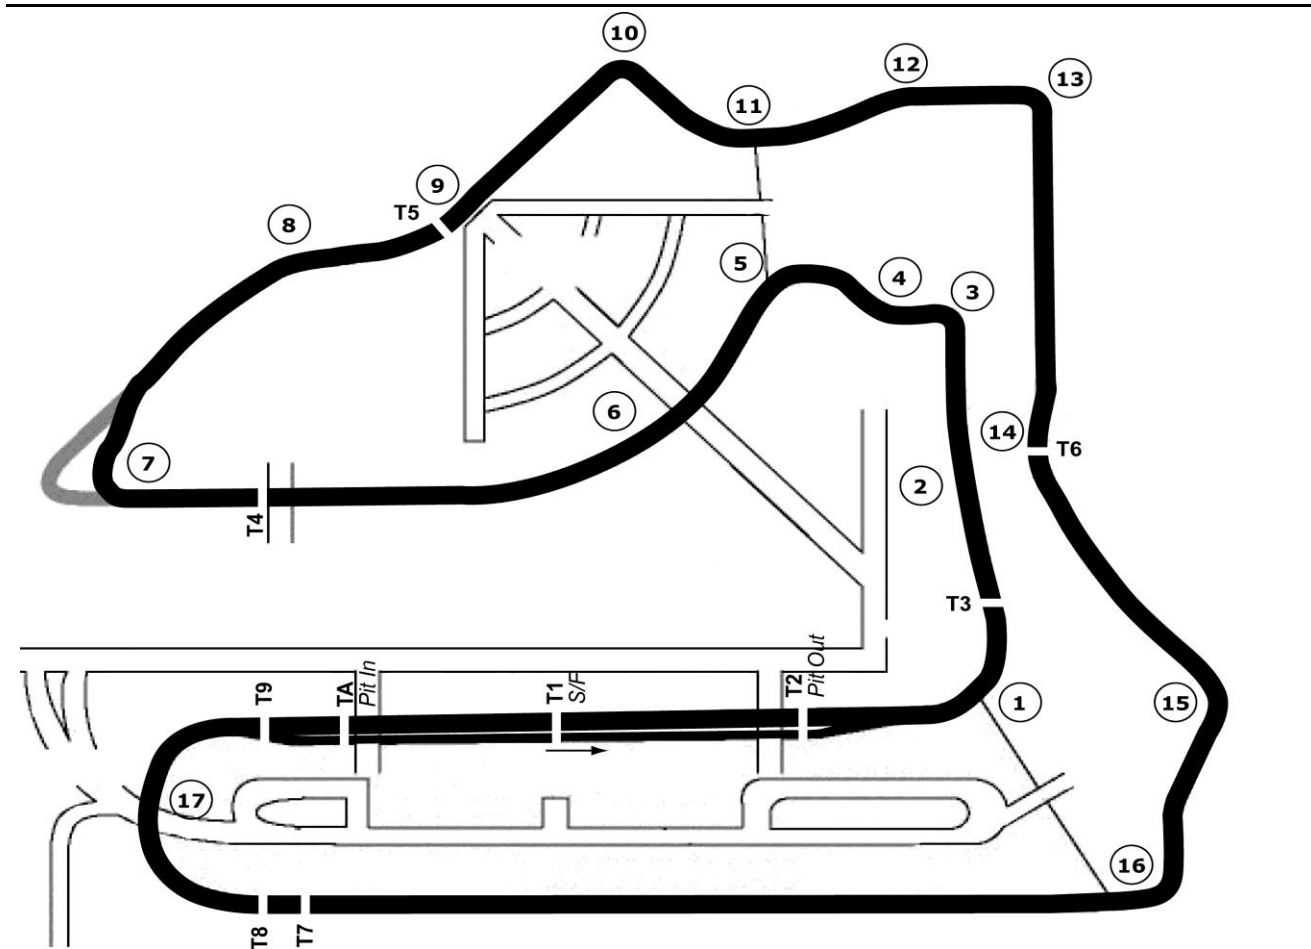

Sebring International Raceway

3.74 miles Sebring, Florida

2017

Sectors

Section	Entry Timeline			Exit Timeline			Length (Ft,In)	Length (Inches)
S01	T1	SFT	Start/Finish	T2	POT	Pit Out	1252' 11"	15035
S02	T2	POT	Pit Out	T3	IM1		1019' 6"	12234
S03	T3	IM1		T4	IM2		3712' 6"	44550
S04	T4	IM2		T5	IM3		2120' 8"	25448
S05	T5	IM3		T6	IM4		3993' 10"	47926
S06	T6	IM4		T7	SP5		4837' 11"	58055
S07	T7	SP5		T8	IM5		124' 4"	1492
S08	T8	IM5		T9	PIS		1692' 7"	20311
S09	T9	PIS		TA	PIT	Pit In	253' 4"	3040
S10	TA	PIT	Pit In	T1	SFT	Start/Finish	531' 0"	6372

Speed Traps

Section	Entry Timeline		Exit Timeline			Length (Ft,In)	Length (Inches)
SP5	T7	SP5	T8	IM5		124' 4"	1492
SPI	T9	PIS	TA	PIT	Pit In	281' 4"	3376