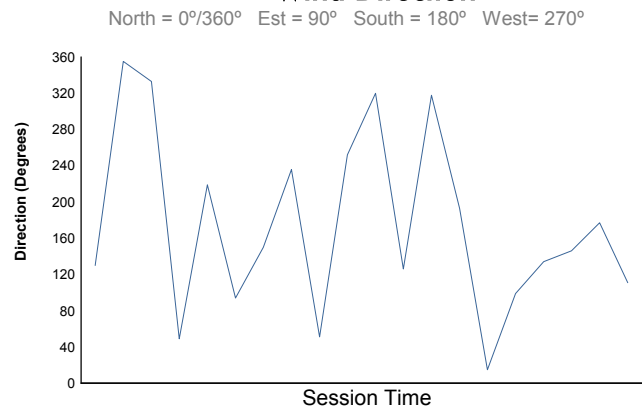

IMSA Continental Tire SportsCar Challenge

Practice 5 Weather Report

Air Temperature

Track Temperature

Humidity

Pressure

Wind Speed

Wind Direction