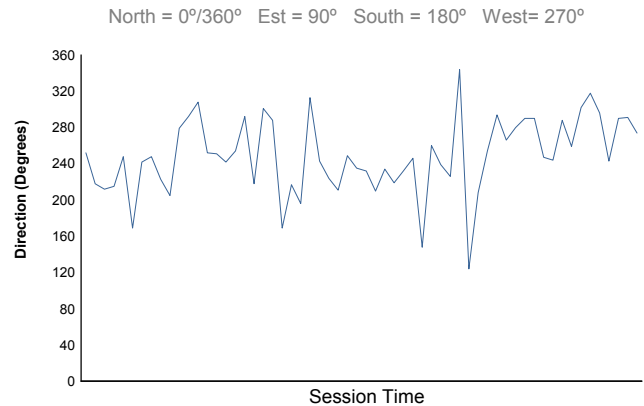

IMSA WeatherTech SportsCar Championship

Practice 2 Weather Report

Air Temperature

Track Temperature

Humidity

Pressure

Wind Speed

Wind Direction

Track Status: **DRY**