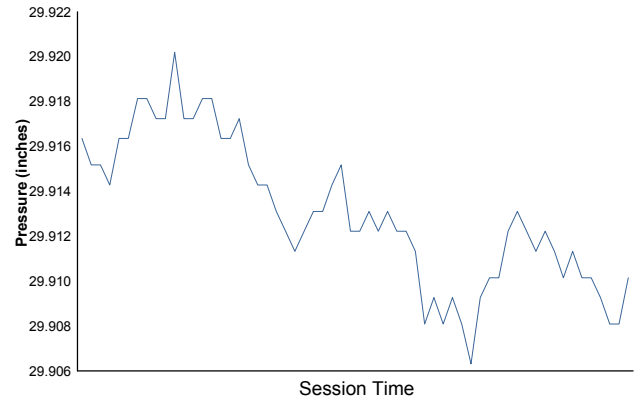

IMSA WeatherTech SportsCar Championship

Practice 2 Weather Report

Air Temperature

Track Temperature

Humidity

Pressure

Wind Speed

Wind Direction