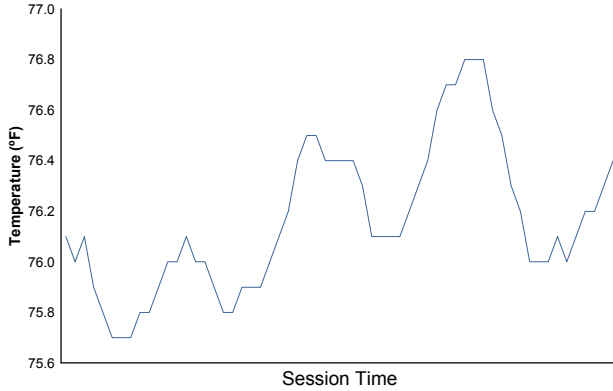

IMSA WeatherTech SportsCar Championship

Practice 2 Weather Report

Air Temperature

Track Temperature

Humidity

Pressure

Wind Speed

Wind Direction