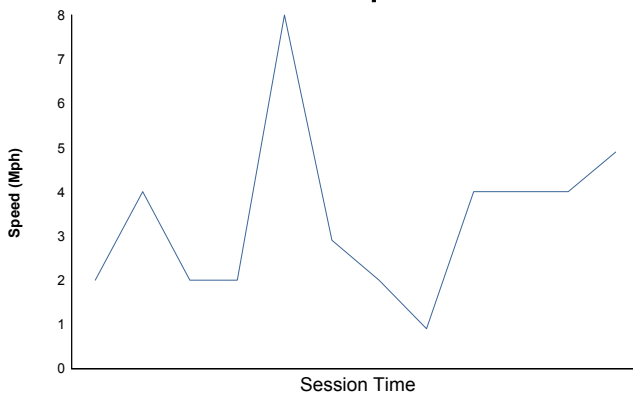

Continental Tire Road Race Showcase
 Road America / 4.048 miles
 August 5 - 7, 2016 / Elkhart Lake, Wisconsin

LAMBORGHINI BLANCPAIN SUPER TROFEO

Qualifying (Round 6) Weather Report

Air Temperature

Track Temperature

Humidity

Pressure

Wind Speed

Wind Direction

Track Status:

DRY