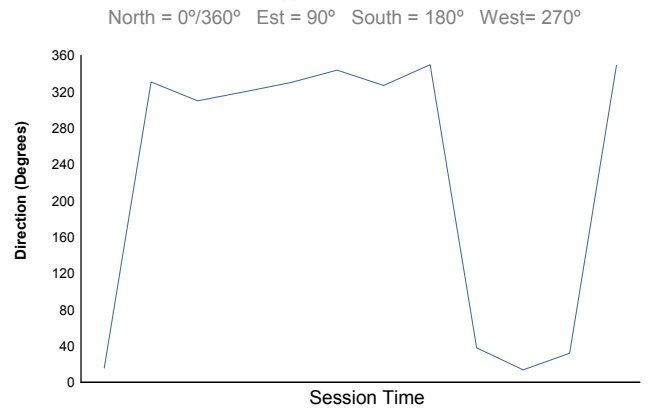

Humidity

Pressure

Wind Speed

Wind Direction

Track Status:

DRY