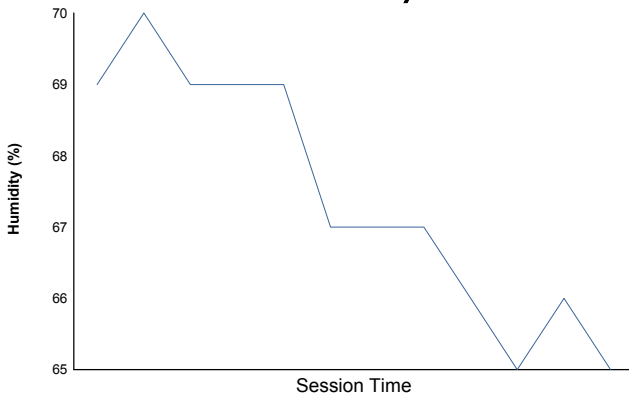

Continental Tire Road Race Showcase
 Road America / 4.048 miles
 August 5 - 7, 2016 / Elkhart Lake, Wisconsin

LAMBORGHINI BLANCPAIN SUPER TROFEO

Qualifying (Round 6) Weather Report

Air Temperature

Track Temperature

Humidity

Pressure

Wind Speed

Wind Direction

Track Status:

DRY