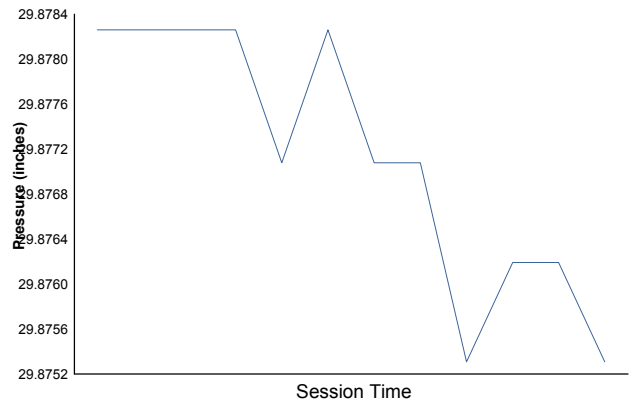

Continental Tire Road Race Showcase
 Road America / 4.048 miles
 August 5 - 7, 2016 / Elkhart Lake, Wisconsin

LAMBORGHINI BLANCPAIN SUPER TROFEO

Qualifying (Round 6) Weather Report

Air Temperature

Track Temperature

Humidity

Pressure

Wind Speed

Wind Direction

Track Status:

DRY