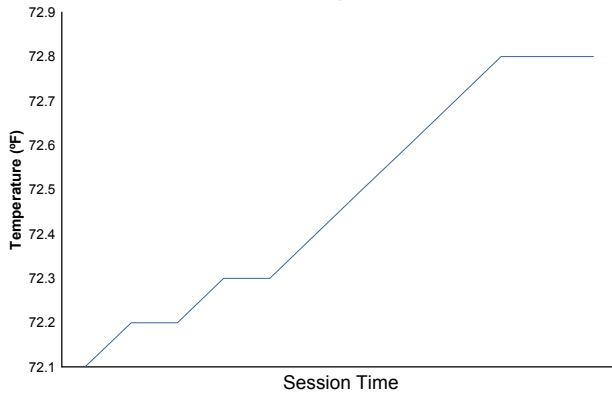

Continental Tire Road Race Showcase
 Road America / 4.048 miles
 August 5 - 7, 2016 / Elkhart Lake, Wisconsin

LAMBORGHINI BLANCPAIN SUPER TROFEO

Qualifying (Round 6) Weather Report

Air Temperature

Track Temperature

Humidity

Pressure

Wind Speed

Wind Direction

Track Status:

DRY