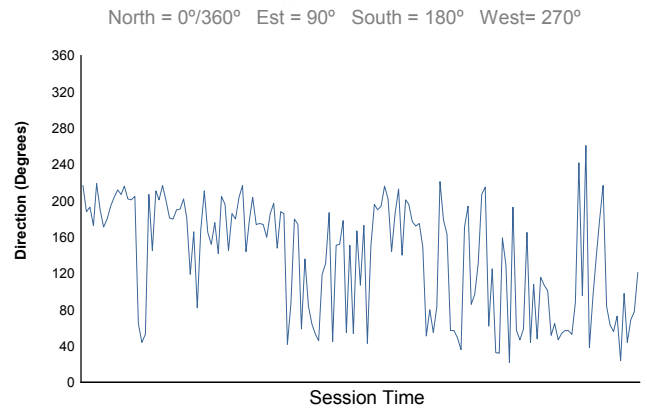

### Race Weather Report

**Air Temperature**

**Track Temperature**

**Humidity**

**Pressure**

**Wind Speed**

**Wind Direction**

Track Status: