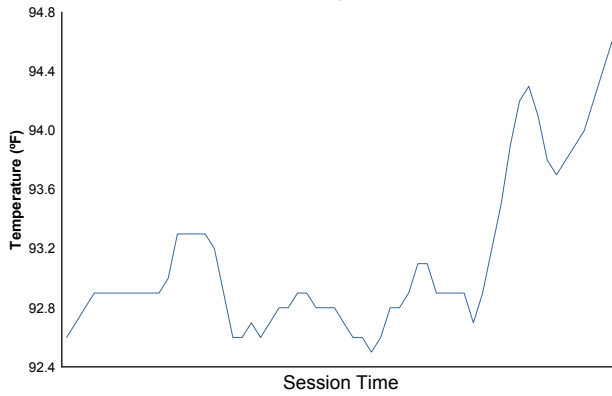

IMSA WeatherTech SportsCar Championship

Practice 2 Weather Report

Air Temperature

Track Temperature

Humidity

Pressure

Wind Speed

Wind Direction