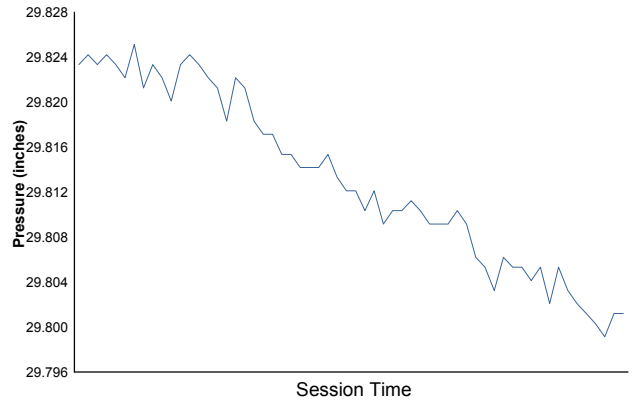

IMSA WeatherTech SportsCar Championship

Practice 2 Weather Report

Air Temperature

Track Temperature

Humidity

Pressure

Wind Speed

Wind Direction