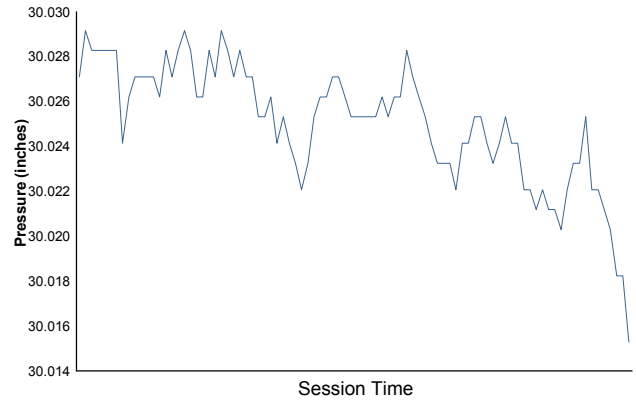

#### Practice 2 Weather Report

**Air Temperature**

**Track Temperature**

**Humidity**

**Pressure**

**Wind Speed**

**Wind Direction**

North = 0°/360° Est = 90° South = 180° West = 270°