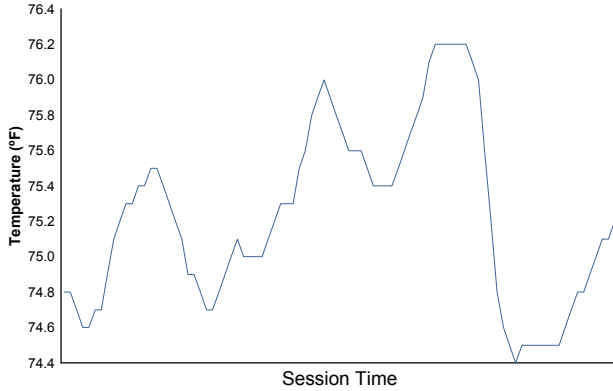

#### Practice 2 Weather Report

**Air Temperature**

**Track Temperature**

**Humidity**

**Pressure**

**Wind Speed**

**Wind Direction**

North = 0°/360° Est = 90° South = 180° West = 270°